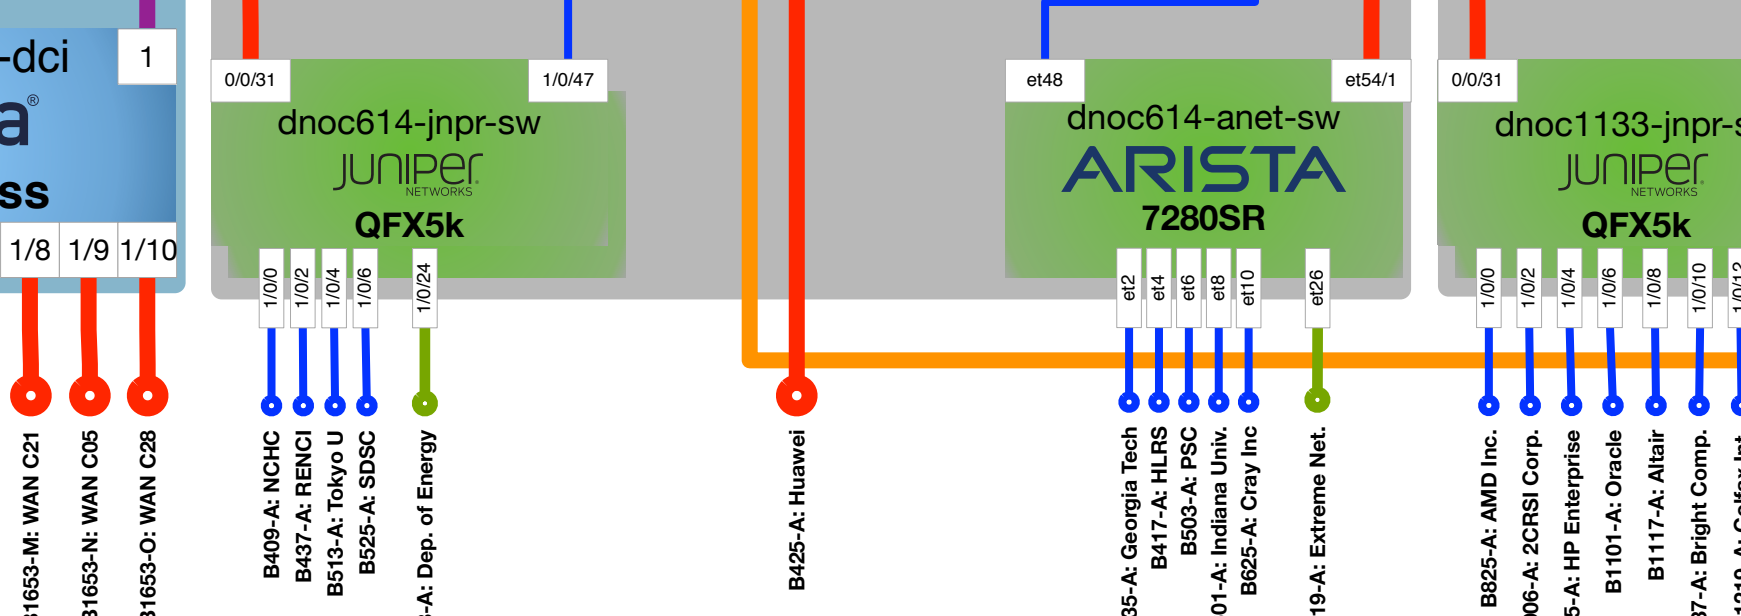

Network Architecture V21

Marc Lyonnais
Gonzalo Rodrigo
Julian Hammer

November 8th, 2017

- 1 Gigabit Ethernet
- 10 Gigabit Ethernet
- 40 Gigabit Ethernet
- 100 Gigabit Ethernet
- 100G OTN
- Terabit OTN
- Wi-Fi Access Point

Commodity Internet Service

CenturyLink POP Denver

INTERNET

ENERGY SCIENCES NETWORK

Zayo POP Denver

Front Range GigaPop

Denver, CO hpc connects.

General Conference Support

UEN
CloudLab
The University of Utah
Reservoir Labs
BluVector
Sandia National Laboratories