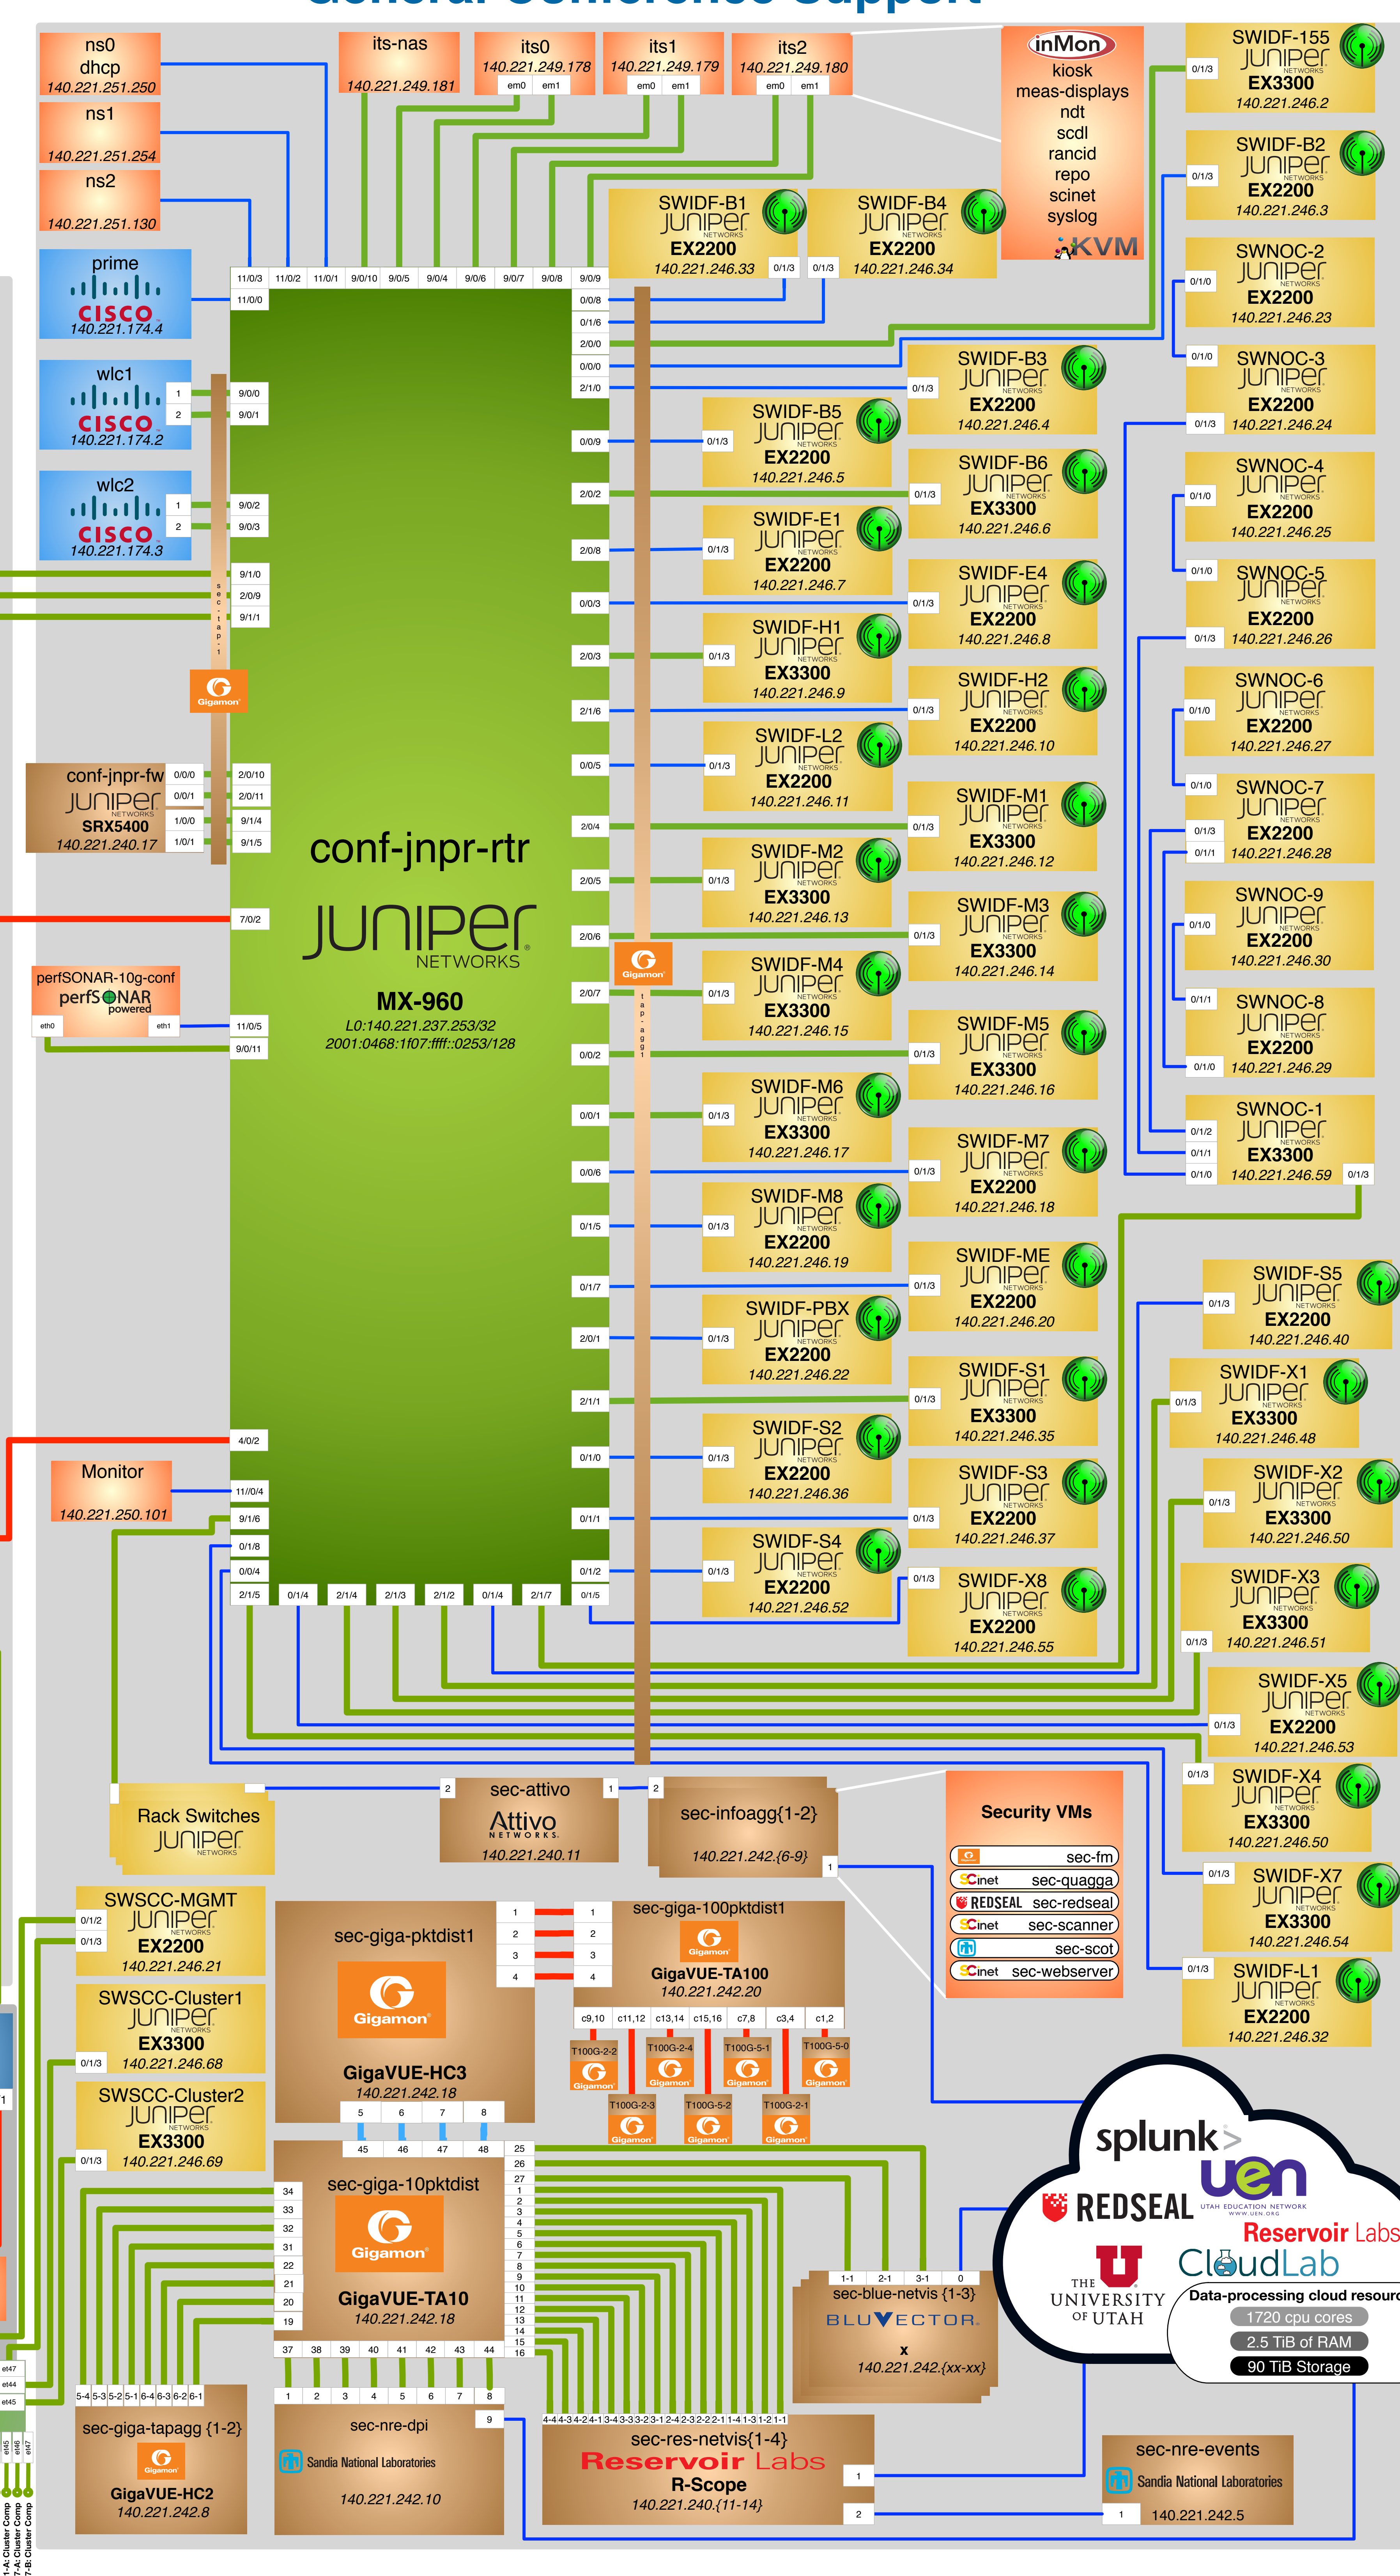

Network Architecture V21

Marc Lyonnais
Gonzalo Rodrigo
Julian Hammer

November 8th, 2017

- 1 Gigabit Ethernet
- 10 Gigabit Ethernet
- 40 Gigabit Ethernet
- 100 Gigabit Ethernet
- 100G OTN
- Terabit OTN
- Wi-Fi Access Point

Commodity Internet Service

CenturyLink POP Denver

INTERNET

ENERGY SCIENCES NETWORK

Zayo POP Denver

Front Range GigaPop

Denver, CO hpc connects.

General Conference Support

UEN
CloudLab
The University of Utah
Reservoir Labs
BluVector
Sandia National Laboratories