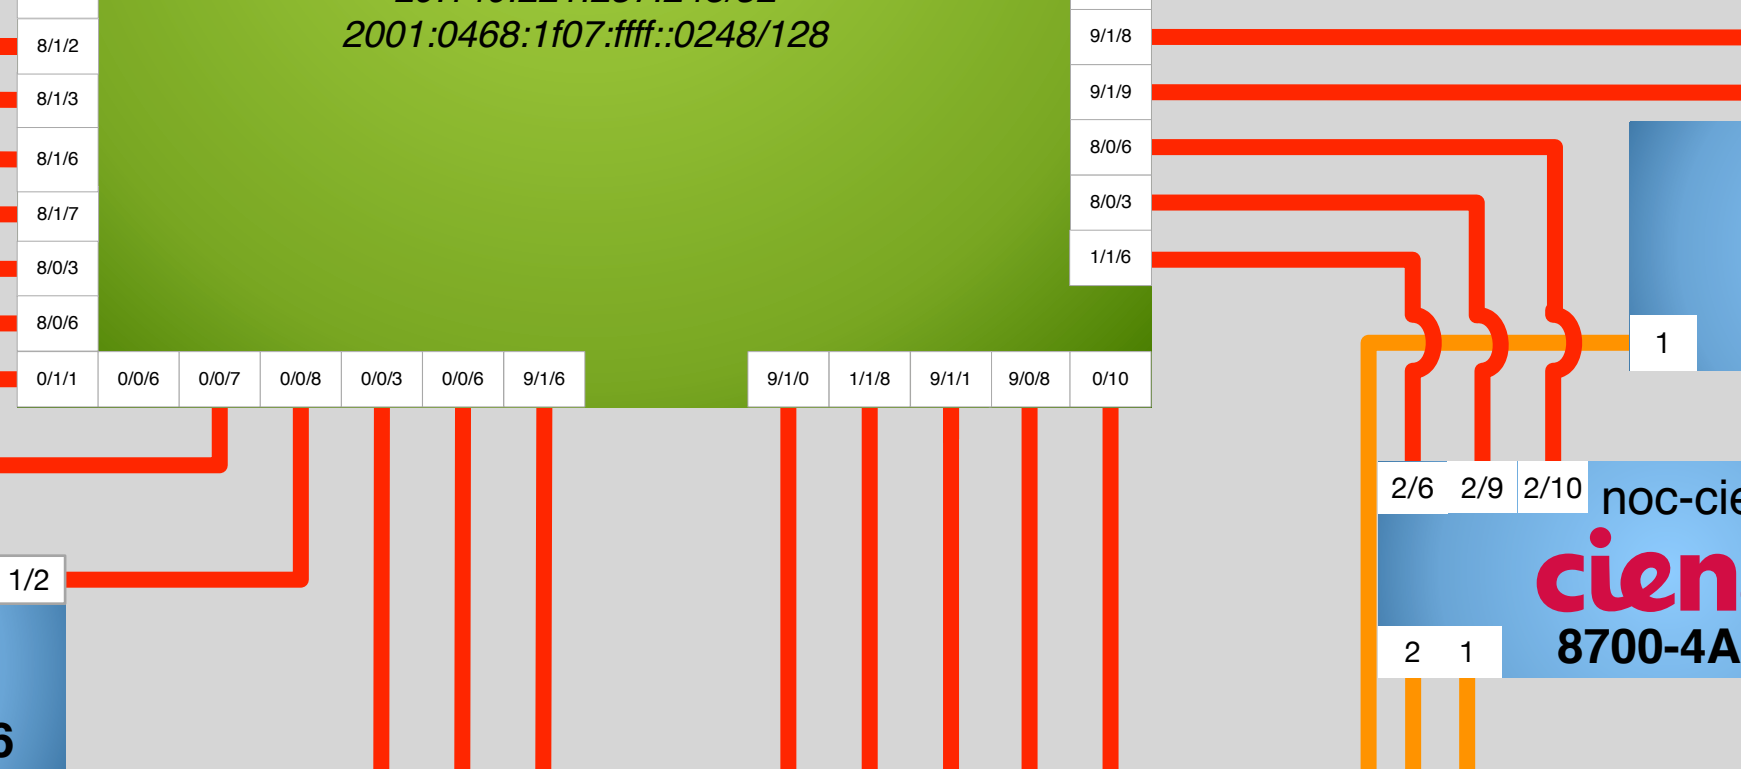

Network Architecture V21

Marc Lyonnais
Gonzalo Rodrigo
Julian Hammer

November 8th, 2017

- 1 Gigabit Ethernet
- 10 Gigabit Ethernet
- 40 Gigabit Ethernet
- 100 Gigabit Ethernet
- 100G OTN
- Terabit OTN
- Wi-Fi Access Point

Commodity Internet Service

CenturyLink POP Denver

INTERNET

ENERGY SCIENCES NETWORK

Zayo POP Denver

Front Range GigaPop

Denver, CO hpc connects.

General Conference Support

UEN
CloudLab
The University of Utah
Reservoir Labs
BluVector
Sandia National Laboratories