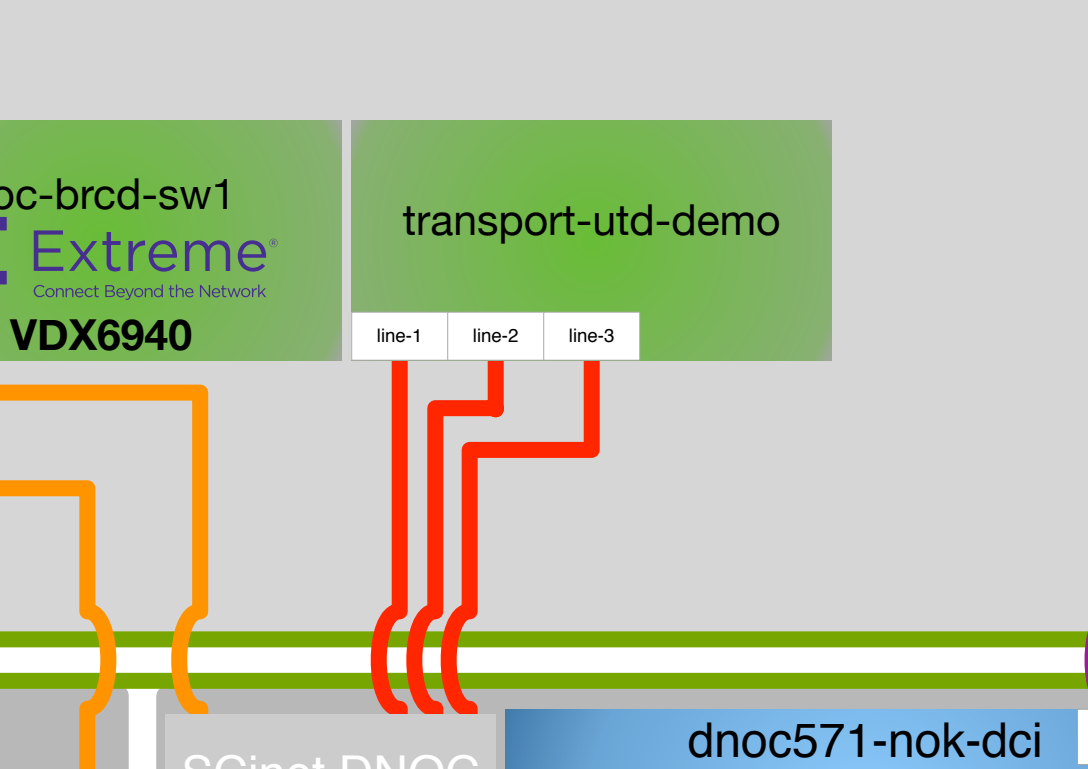

Network Architecture V21

Marc Lyonnais
Gonzalo Rodrigo
Julian Hammer

November 8th, 2017

- 1 Gigabit Ethernet
- 10 Gigabit Ethernet
- 40 Gigabit Ethernet
- 100 Gigabit Ethernet
- 100G OTN
- Terabit OTN
- Wi-Fi Access Point

Commodity Internet Service

CenturyLink POP Denver

INTERNET

ENERGY SCIENCES NETWORK

Zayo POP Denver

Front Range GigaPop

Denver, CO hpc connects.

General Conference Support

UEN
CloudLab
The University of Utah
Reservoir Labs
BluVector
Sandia National Laboratories