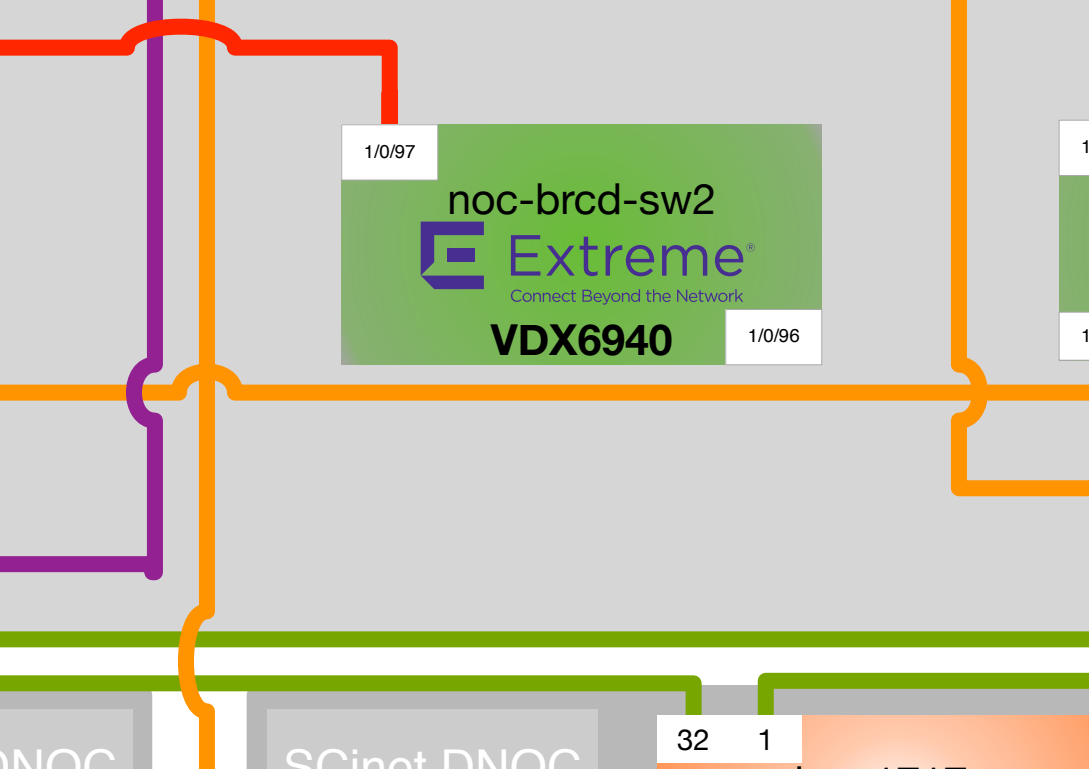

Network Architecture V21

Marc Lyonnais
Gonzalo Rodrigo
Julian Hammer

November 8th, 2017

- 1 Gigabit Ethernet
- 10 Gigabit Ethernet
- 40 Gigabit Ethernet
- 100 Gigabit Ethernet
- 100G OTN
- Terabit OTN
- Wi-Fi Access Point

Commodity Internet Service

CenturyLink POP Denver

INTERNET

ENERGY SCIENCES NETWORK

Zayo POP Denver

Front Range GigaPop

Denver, CO hpc connects.

General Conference Support

UEN
CloudLab
The University of Utah
Reservoir Labs
BluVector
Sandia National Laboratories