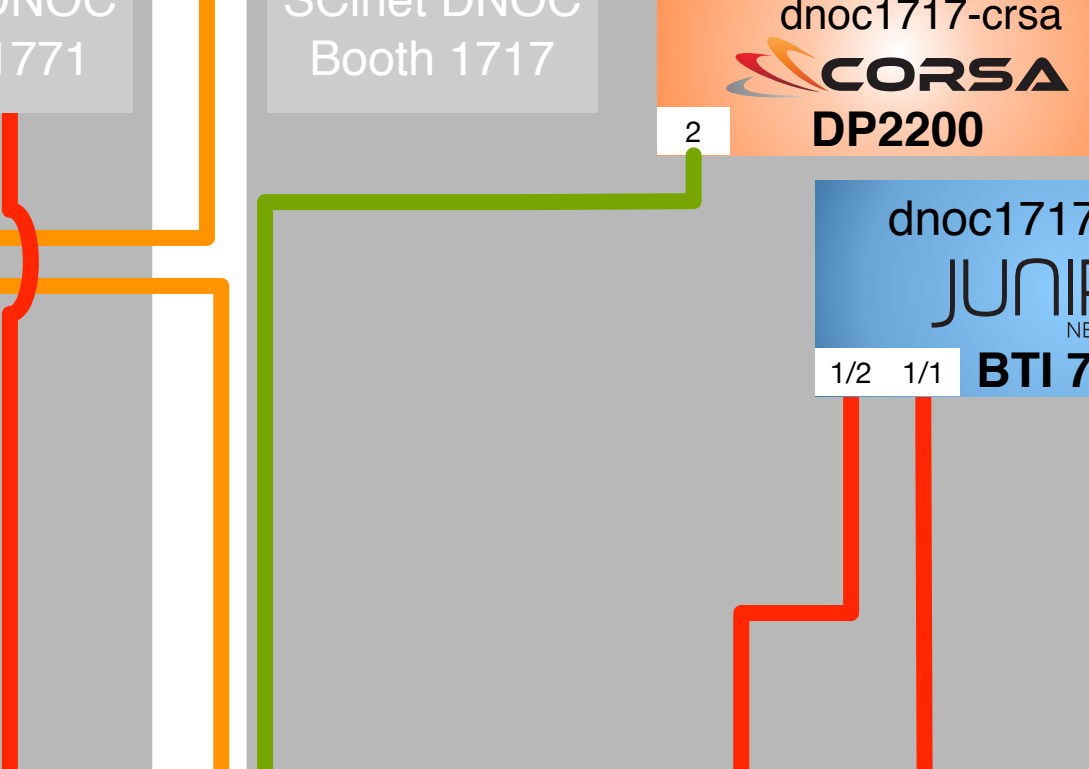

Network Architecture V21

Marc Lyonnais
Gonzalo Rodrigo
Julian Hammer

November 8th, 2017

- 1 Gigabit Ethernet
- 10 Gigabit Ethernet
- 40 Gigabit Ethernet
- 100 Gigabit Ethernet
- 100G OTN
- Terabit OTN
- Wi-Fi Access Point

Commodity Internet Service

CenturyLink POP Denver

INTERNET

ENERGY SCIENCES NETWORK

Zayo POP Denver

Front Range GigaPop

Denver, CO hpc connects.

General Conference Support

UEN
CloudLab
The University of Utah
Reservoir Labs
BluVector
Sandia National Laboratories