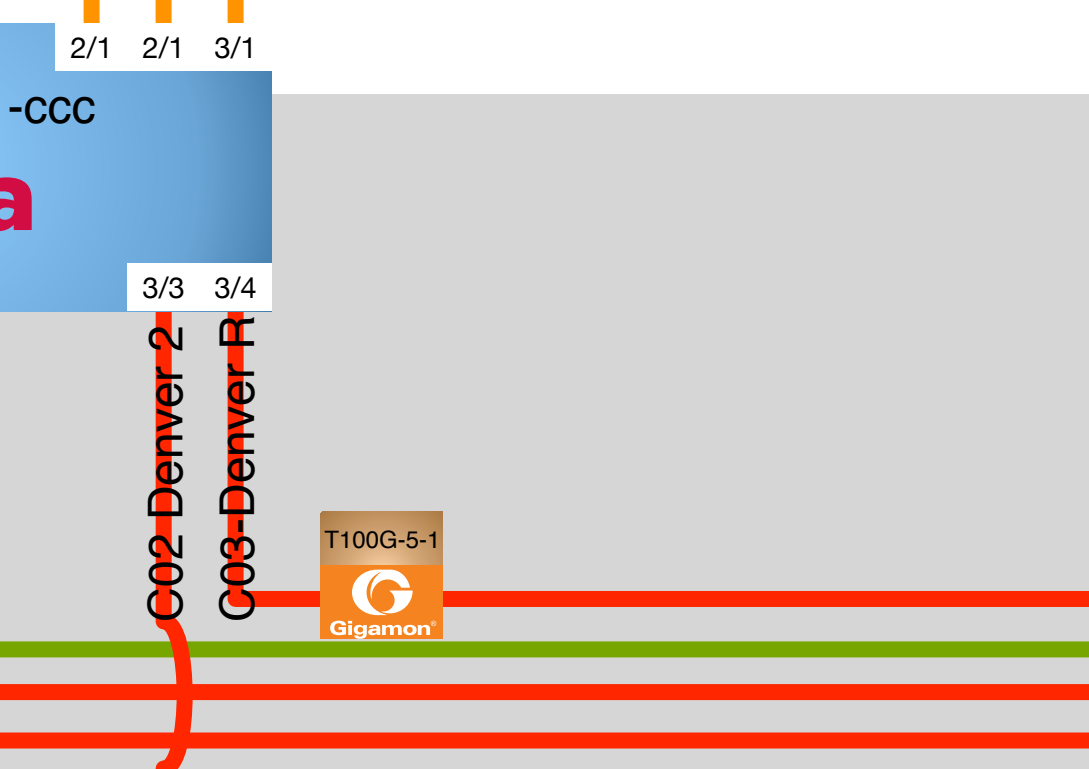

Network Architecture V21

Marc Lyonnais
Gonzalo Rodrigo
Julian Hammer

November 8th, 2017

- 1 Gigabit Ethernet
- 10 Gigabit Ethernet
- 40 Gigabit Ethernet
- 100 Gigabit Ethernet
- 100G OTN
- Terabit OTN
- Wi-Fi Access Point

Commodity Internet Service

CenturyLink POP Denver

INTERNET

ENERGY SCIENCES NETWORK

Zayo POP Denver

Front Range GigaPop

Denver, CO hpc connects.

General Conference Support