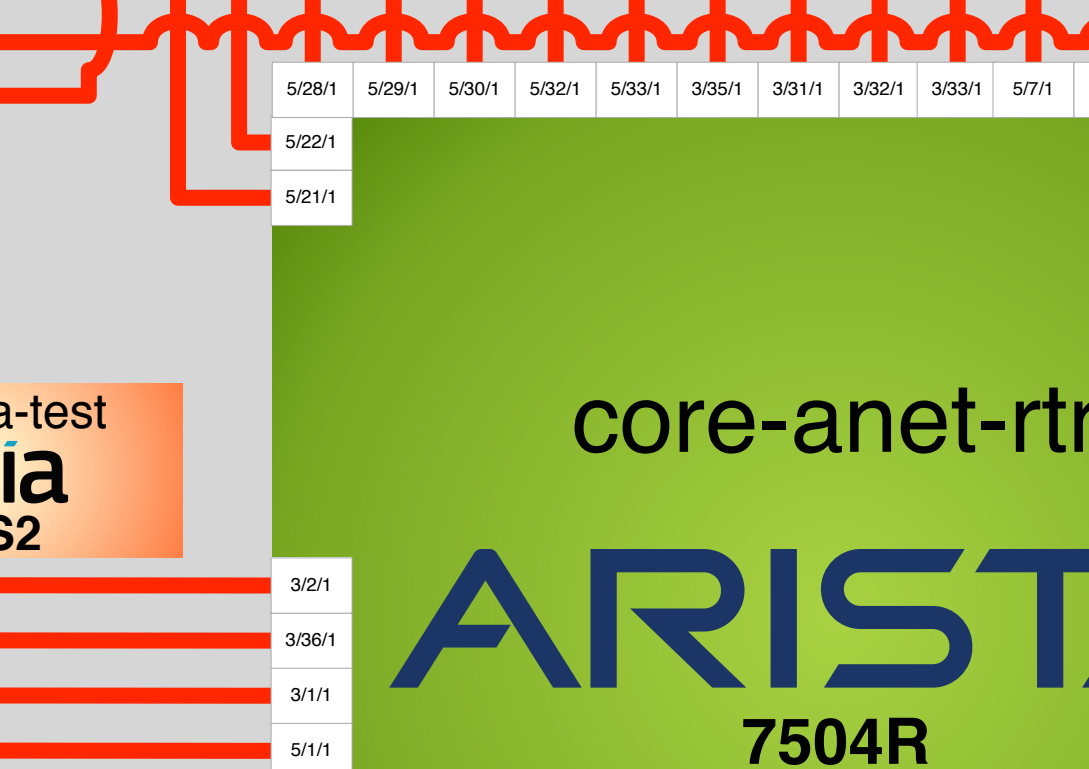

Network Architecture V21

Marc Lyonnais
Gonzalo Rodrigo
Julian Hammer

November 8th, 2017

- 1 Gigabit Ethernet
- 10 Gigabit Ethernet
- 40 Gigabit Ethernet
- 100 Gigabit Ethernet
- 100G OTN
- Terabit OTN
- Wi-Fi Access Point

Commodity Internet Service

CenturyLink POP Denver

INTERNET

ENERGY SCIENCES NETWORK

Zayo POP Denver

Front Range GigaPop

Denver, CO hpc connects.

General Conference Support

UEN
CloudLab
The University of Utah
Reservoir Labs
BluVector
Sandia National Laboratories