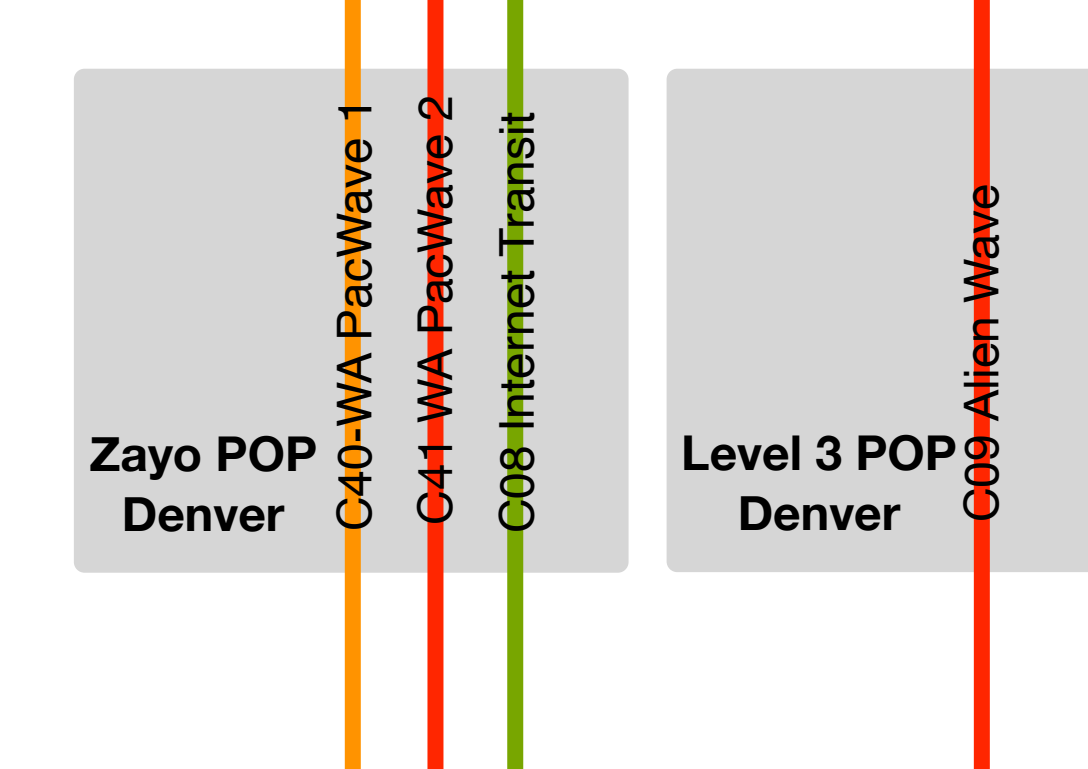

Network Architecture V21

Marc Lyonnais
Gonzalo Rodrigo
Julian Hammer

November 8th, 2017

- 1 Gigabit Ethernet
- 10 Gigabit Ethernet
- 40 Gigabit Ethernet
- 100 Gigabit Ethernet
- 100G OTN
- Terabit OTN
- Wi-Fi Access Point

Commodity Internet Service

CenturyLink POP Denver

INTERNET

ENERGY SCIENCES NETWORK

Zayo POP Denver

Front Range GigaPop

Denver, CO hpc connects.

General Conference Support

UEN
CloudLab
The University of Utah
Reservoir Labs
BluVector
Sandia National Laboratories