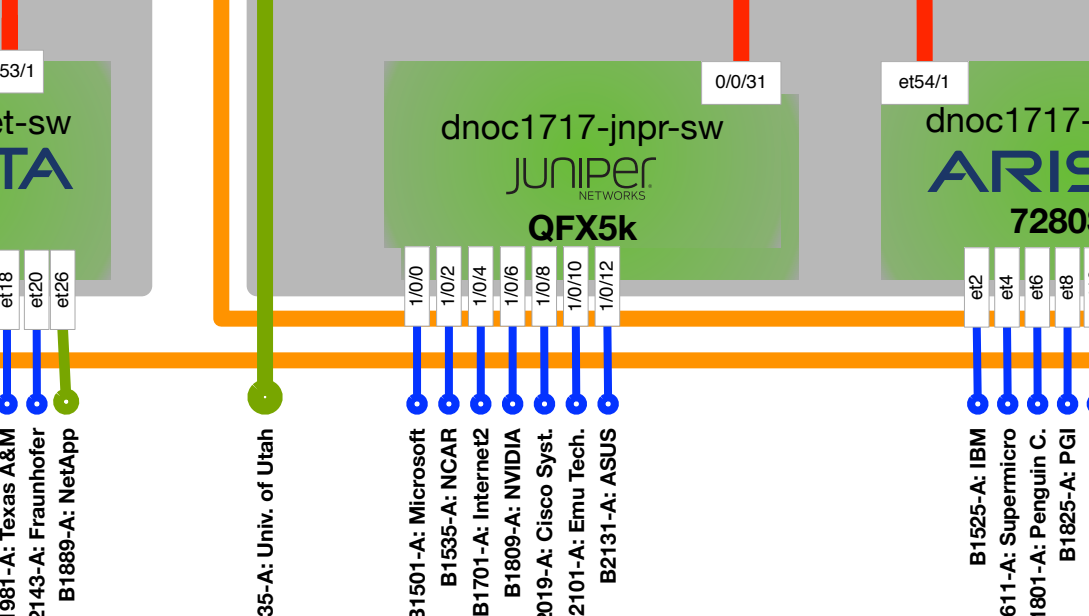

Network Architecture V21

Marc Lyonnais
Gonzalo Rodrigo
Julian Hammer

November 8th, 2017

- 1 Gigabit Ethernet
- 10 Gigabit Ethernet
- 40 Gigabit Ethernet
- 100 Gigabit Ethernet
- 100G OTN
- Terabit OTN
- Wi-Fi Access Point

Commodity Internet Service

CenturyLink POP Denver

INTERNET

ENERGY SCIENCES NETWORK

Zayo POP Denver

Front Range GigaPop

Denver, CO hpc connects.

General Conference Support

UEN
CloudLab
The University of Utah
Reservoir Labs
BluVector
Sandia National Laboratories