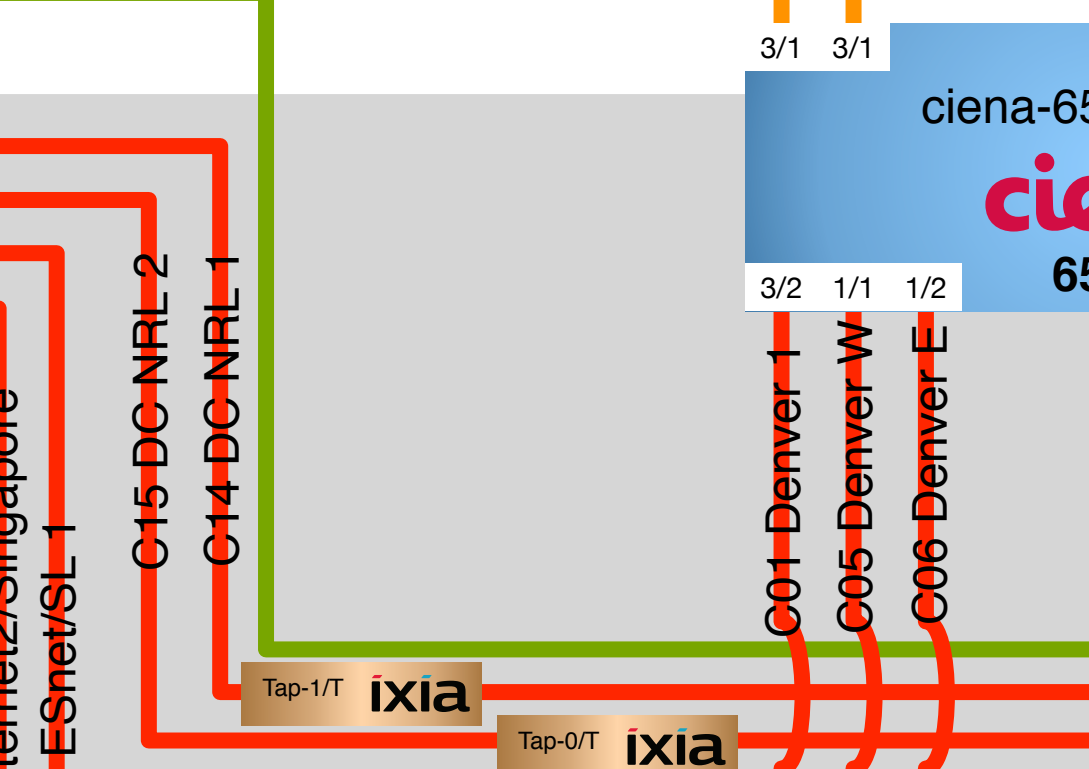

Network Architecture V21

Marc Lyonnais
Gonzalo Rodrigo
Julian Hammer

November 8th, 2017

- 1 Gigabit Ethernet
- 10 Gigabit Ethernet
- 40 Gigabit Ethernet
- 100 Gigabit Ethernet
- 100G OTN
- Terabit OTN
- Wi-Fi Access Point

Commodity Internet Service

CenturyLink POP Denver

INTERNET

ENERGY SCIENCES NETWORK

Zayo POP Denver

Front Range GigaPop

Denver, CO hpc connects.

General Conference Support

UEN
CloudLab
The University of Utah
Reservoir Labs
BluVector
Sandia National Laboratories