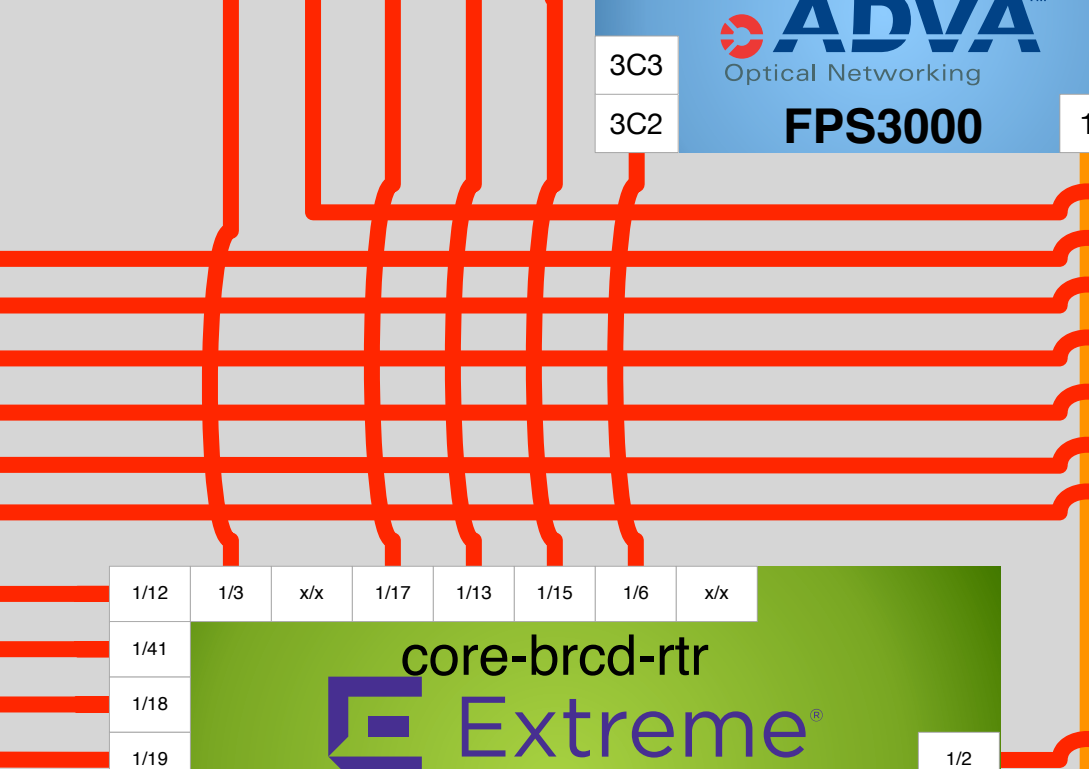

Network Architecture V21

Marc Lyonnais
Gonzalo Rodrigo
Julian Hammer

November 8th, 2017

- 1 Gigabit Ethernet
- 10 Gigabit Ethernet
- 40 Gigabit Ethernet
- 100 Gigabit Ethernet
- 100G OTN
- Terabit OTN
- Wi-Fi Access Point

Commodity Internet Service

CenturyLink POP Denver

INTERNET

ENERGY SCIENCES NETWORK

Zayo POP Denver

Front Range GigaPop

Denver, CO hpc connects.

General Conference Support

UEN
CloudLab
The University of Utah
Reservoir Labs
BluVector
Sandia National Laboratories