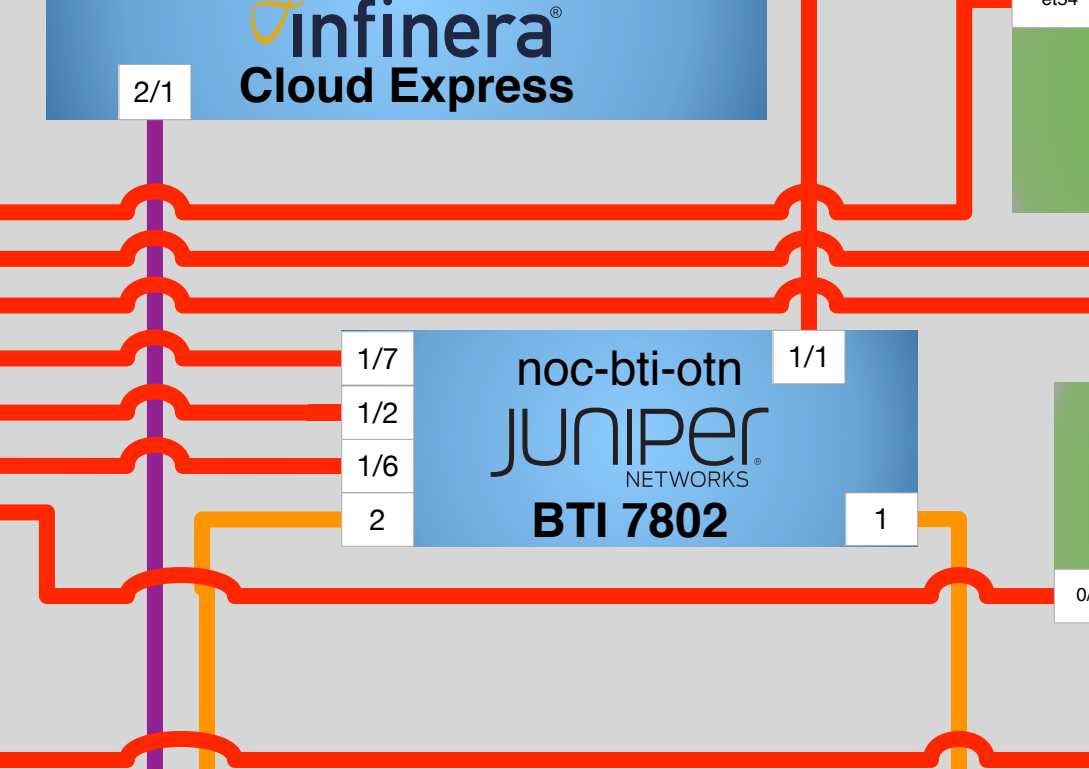

Network Architecture V21

Marc Lyonnais
Gonzalo Rodrigo
Julian Hammer

November 8th, 2017

- 1 Gigabit Ethernet
- 10 Gigabit Ethernet
- 40 Gigabit Ethernet
- 100 Gigabit Ethernet
- 100G OTN
- Terabit OTN
- Wi-Fi Access Point

Commodity Internet Service

CenturyLink POP Denver

INTERNET

ENERGY SCIENCES NETWORK

Zayo POP Denver

Front Range GigaPop

Denver, CO hpc connects.

General Conference Support

UEN
CloudLab
The University of Utah
Reservoir Labs
BluVector
Sandia National Laboratories