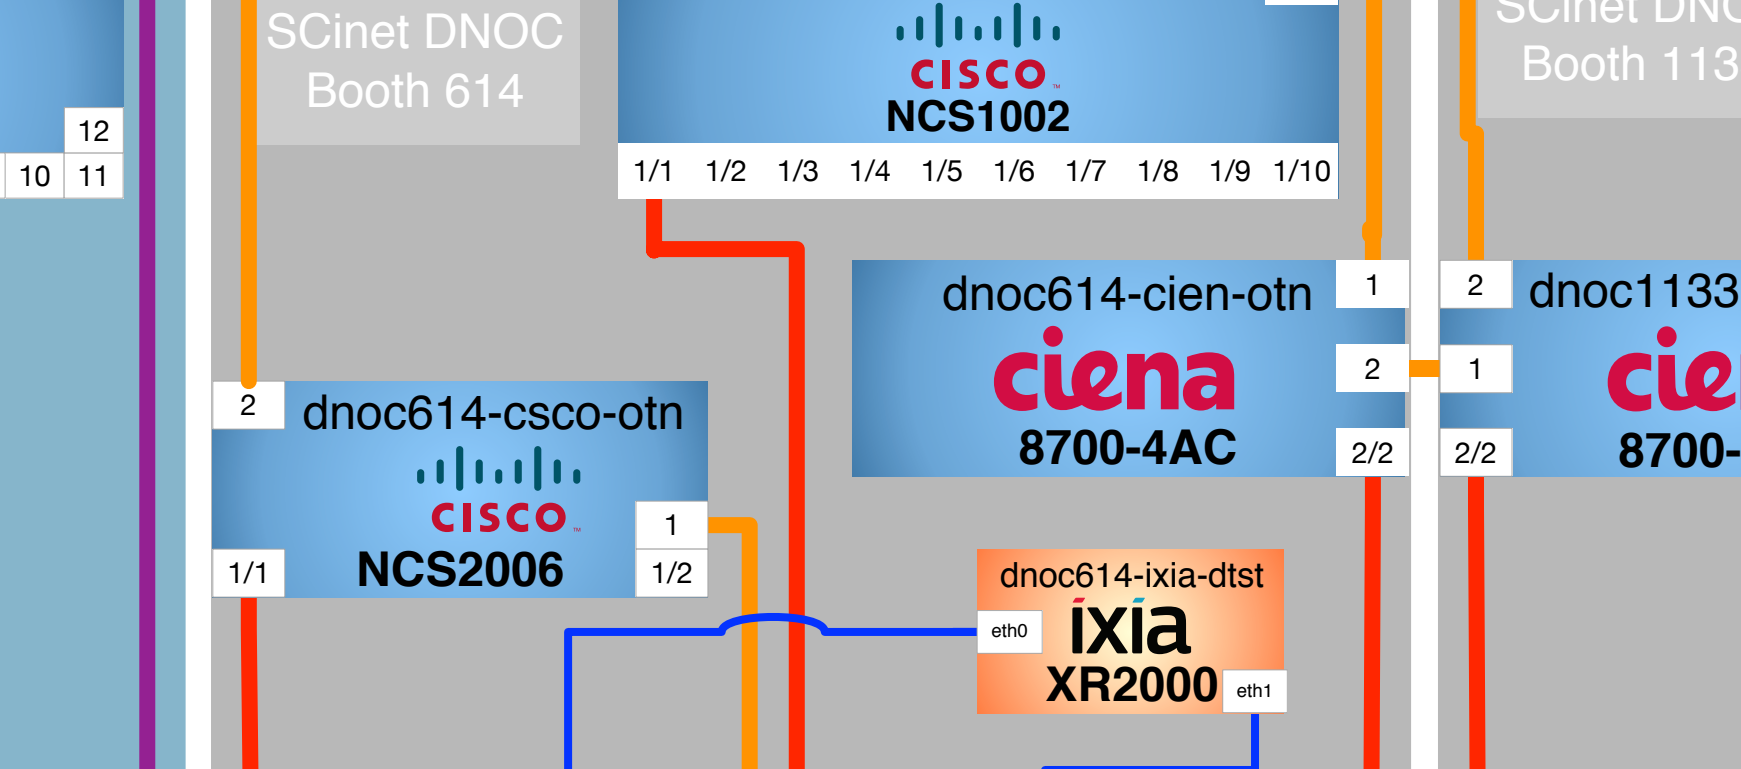

Network Architecture V21

Marc Lyonnais
Gonzalo Rodrigo
Julian Hammer

November 8th, 2017

- 1 Gigabit Ethernet
- 10 Gigabit Ethernet
- 40 Gigabit Ethernet
- 100 Gigabit Ethernet
- 100G OTN
- Terabit OTN
- Wi-Fi Access Point

Commodity Internet Service

CenturyLink POP Denver

INTERNET

ENERGY SCIENCES NETWORK

Zayo POP Denver

Front Range GigaPop

Denver, CO hpc connects.

General Conference Support

UEN
CloudLab
The University of Utah
Reservoir Labs
BluVector
Sandia National Laboratories