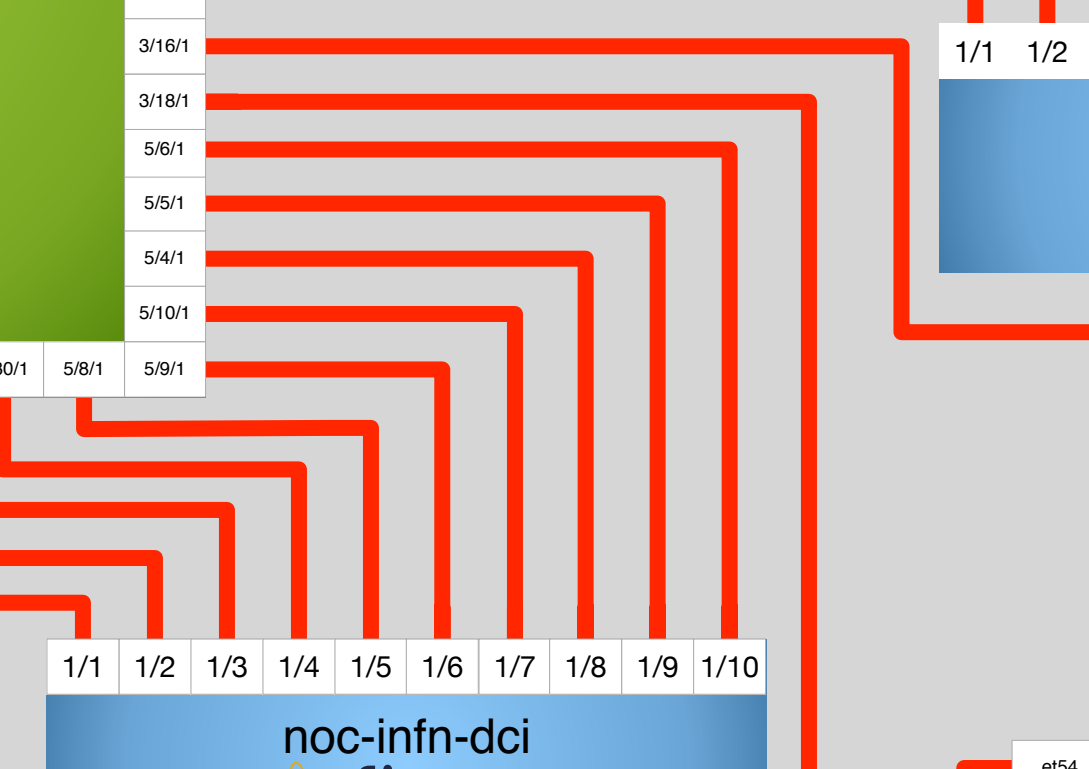

Network Architecture V21

Marc Lyonnais
Gonzalo Rodrigo
Julian Hammer

November 8th, 2017

- 1 Gigabit Ethernet
- 10 Gigabit Ethernet
- 40 Gigabit Ethernet
- 100 Gigabit Ethernet
- 100G OTN
- Terabit OTN
- Wi-Fi Access Point

Commodity Internet Service

CenturyLink POP Denver

INTERNET

ENERGY SCIENCES NETWORK

Zayo POP Denver

Front Range GigaPop

Denver, CO hpc connects.

General Conference Support

UEN
CloudLab
The University of Utah
Reservoir Labs
BluVector
Sandia National Laboratories