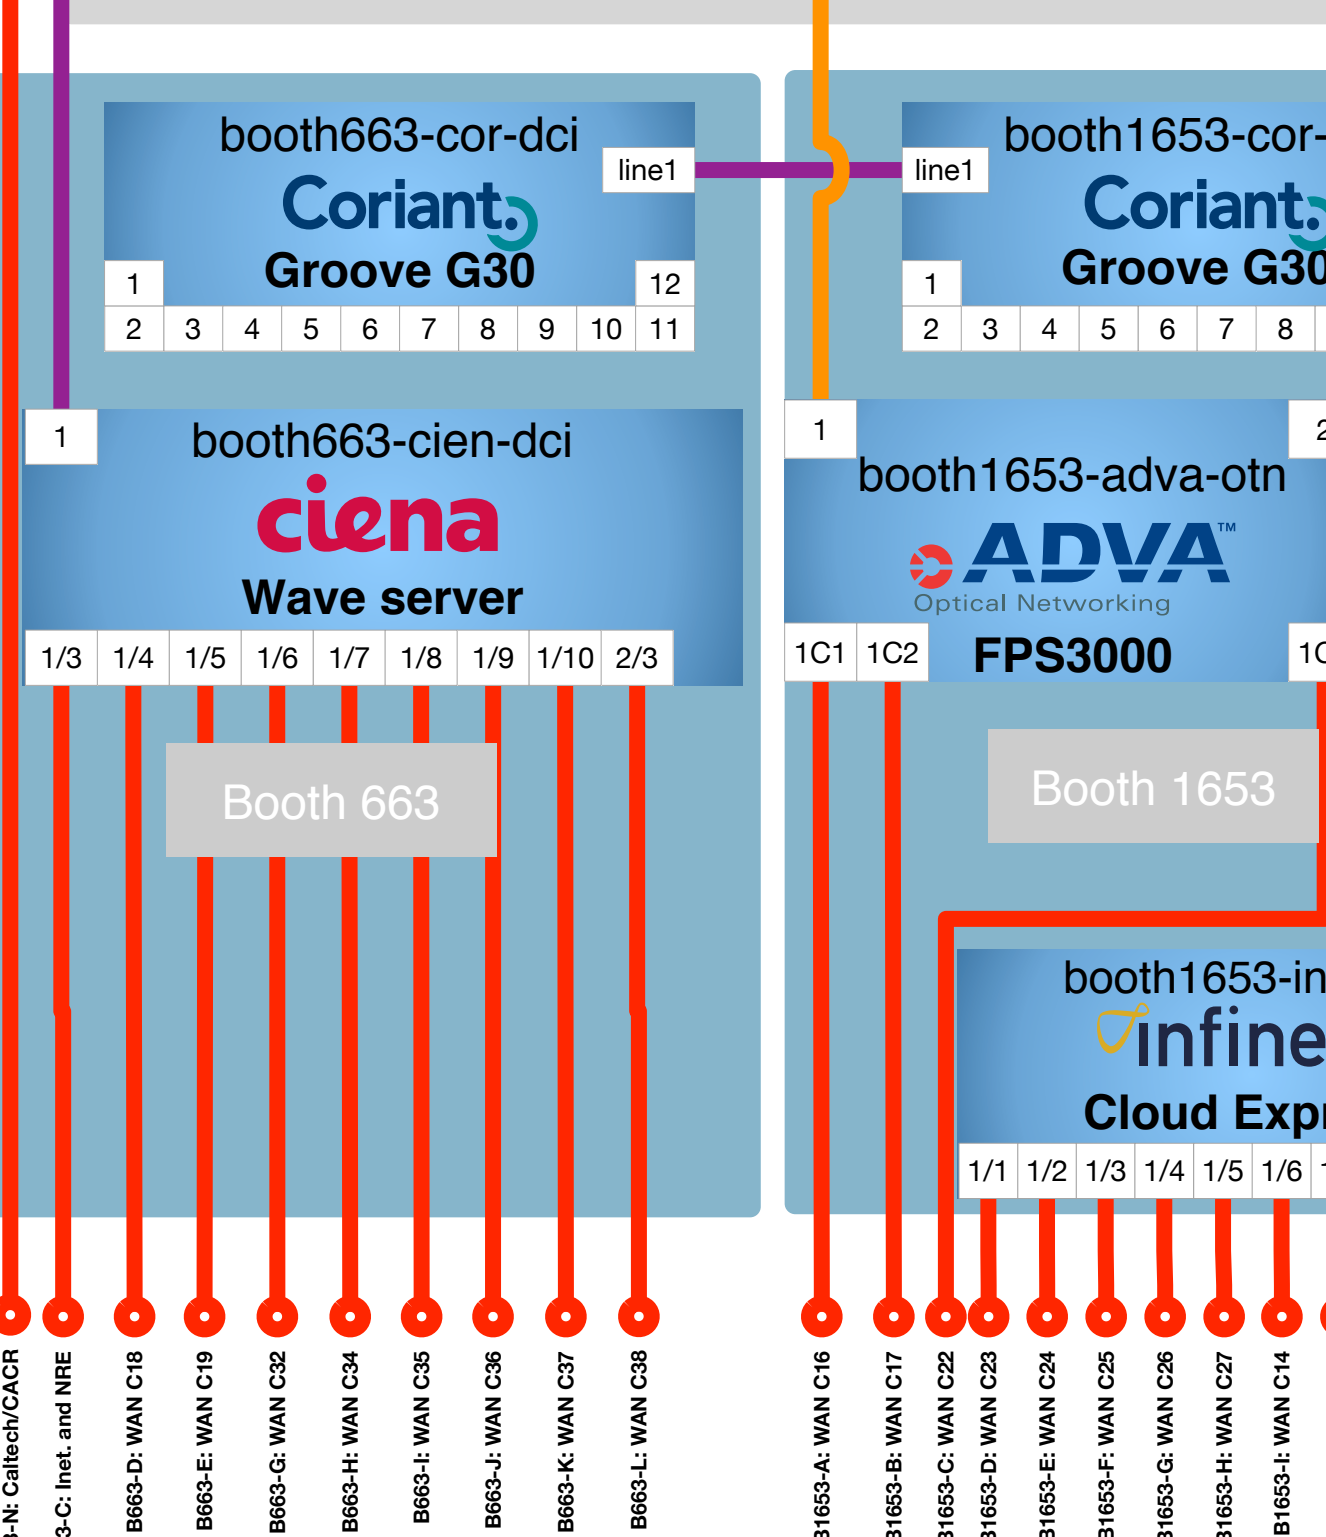

Network Architecture V21

Marc Lyonnais
Gonzalo Rodrigo
Julian Hammer

November 8th, 2017

- 1 Gigabit Ethernet
- 10 Gigabit Ethernet
- 40 Gigabit Ethernet
- 100 Gigabit Ethernet
- 100G OTN
- Terabit OTN
- Wi-Fi Access Point

Commodity Internet Service

CenturyLink POP Denver

INTERNET

ENERGY SCIENCES NETWORK

Zayo POP Denver

Front Range GigaPop

Denver, CO hpc connects.

General Conference Support

UEN
CloudLab
The University of Utah
Reservoir Labs
BluVector
Sandia National Laboratories