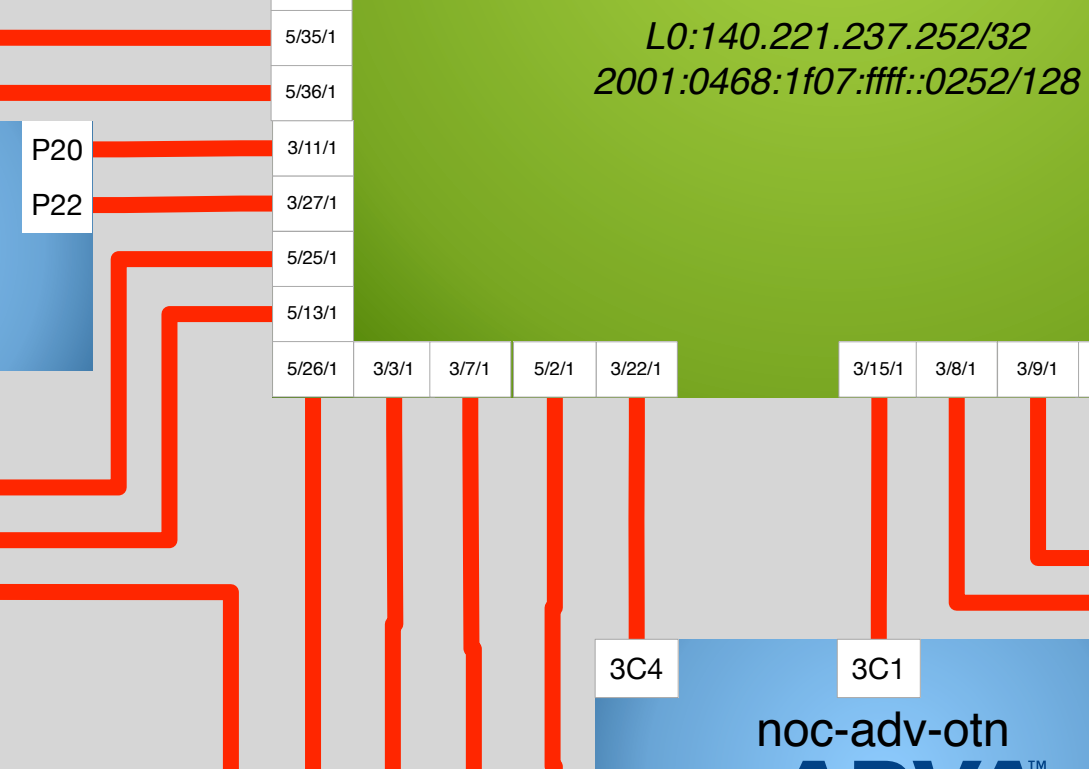

Network Architecture V21

Marc Lyonnais
Gonzalo Rodrigo
Julian Hammer

November 8th, 2017

- 1 Gigabit Ethernet
- 10 Gigabit Ethernet
- 40 Gigabit Ethernet
- 100 Gigabit Ethernet
- 100G OTN
- Terabit OTN
- Wi-Fi Access Point

Commodity Internet Service

CenturyLink POP Denver

INTERNET

ENERGY SCIENCES NETWORK

Zayo POP Denver

Front Range GigaPop

Denver, CO hpc connects.

General Conference Support

UEN
CloudLab
The University of Utah
Reservoir Labs
BluVector
Sandia National Laboratories