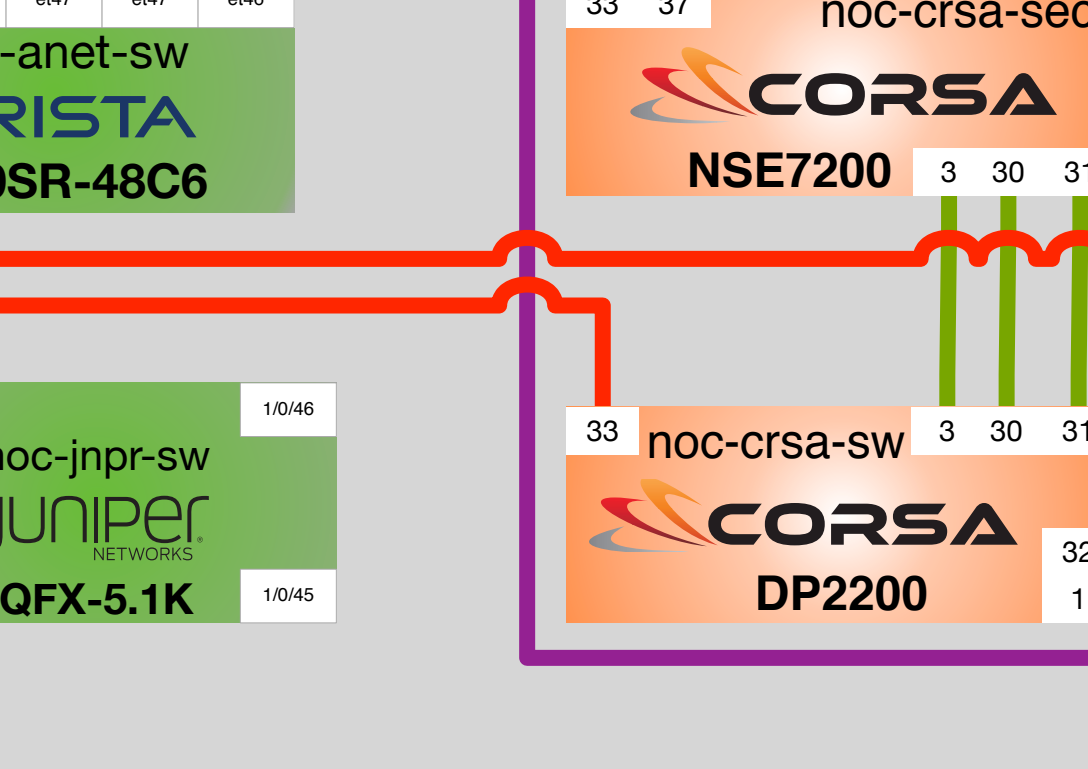

Network Architecture V21

Marc Lyonnais
Gonzalo Rodrigo
Julian Hammer

November 8th, 2017

- 1 Gigabit Ethernet
- 10 Gigabit Ethernet
- 40 Gigabit Ethernet
- 100 Gigabit Ethernet
- 100G OTN
- Terabit OTN
- Wi-Fi Access Point

Commodity Internet Service

CenturyLink POP Denver

INTERNET

ENERGY SCIENCES NETWORK

Zayo POP Denver

Front Range GigaPop

Denver, CO hpc connects.

General Conference Support