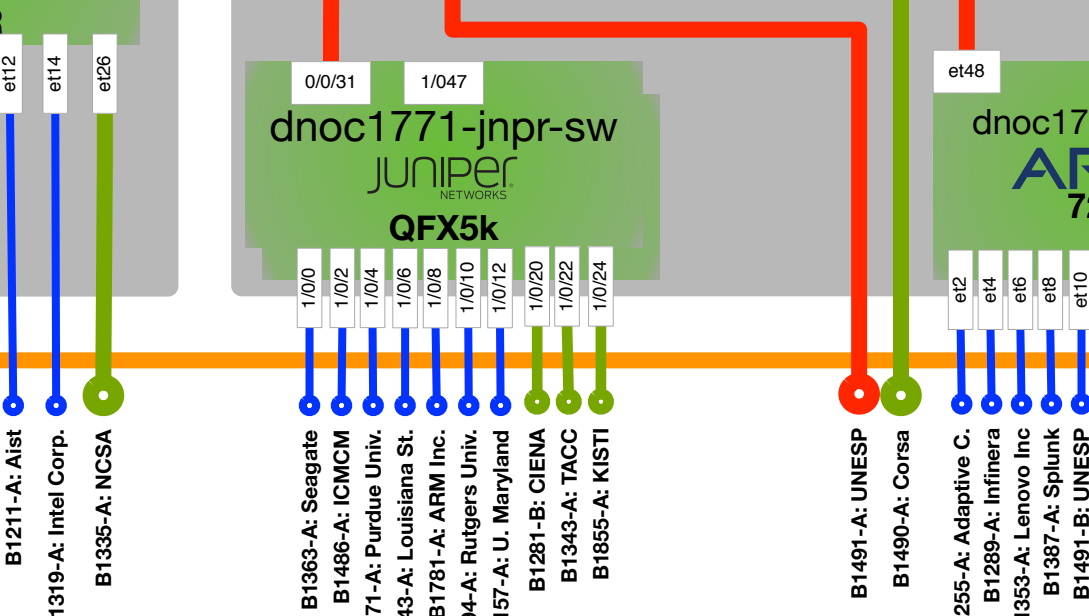

Network Architecture V21

Marc Lyonnais
Gonzalo Rodrigo
Julian Hammer

November 8th, 2017

- 1 Gigabit Ethernet
- 10 Gigabit Ethernet
- 40 Gigabit Ethernet
- 100 Gigabit Ethernet
- 100G OTN
- Terabit OTN
- Wi-Fi Access Point

Commodity Internet Service

CenturyLink POP Denver

INTERNET

ENERGY SCIENCES NETWORK

Zayo POP Denver

Front Range GigaPop

Denver, CO hpc connects.

General Conference Support

UEN
CloudLab
The University of Utah
Reservoir Labs
BluVector
Sandia National Laboratories