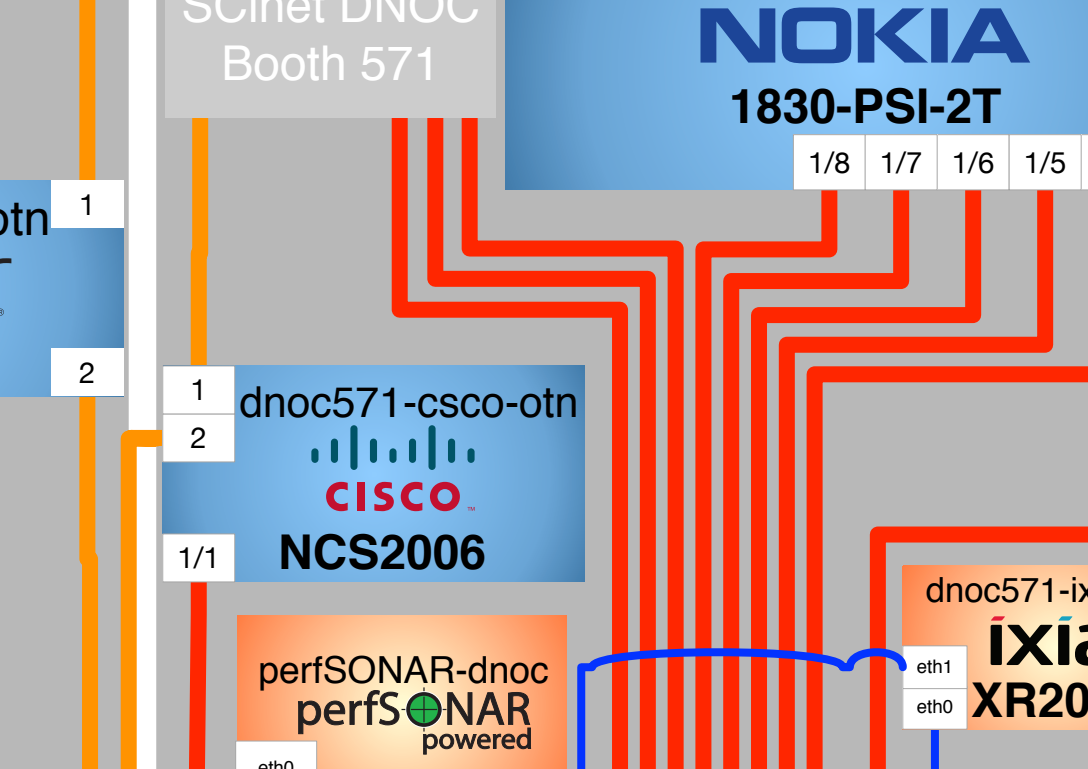

Network Architecture V21

Marc Lyonnais
Gonzalo Rodrigo
Julian Hammer

November 8th, 2017

- 1 Gigabit Ethernet
- 10 Gigabit Ethernet
- 40 Gigabit Ethernet
- 100 Gigabit Ethernet
- 100G OTN
- Terabit OTN
- Wi-Fi Access Point

Commodity Internet Service

CenturyLink POP Denver

INTERNET

ENERGY SCIENCES NETWORK

Zayo POP Denver

Front Range GigaPop

Denver, CO hpc connects.

General Conference Support

UEN
CloudLab
The University of Utah
Reservoir Labs
BluVector
Sandia National Laboratories