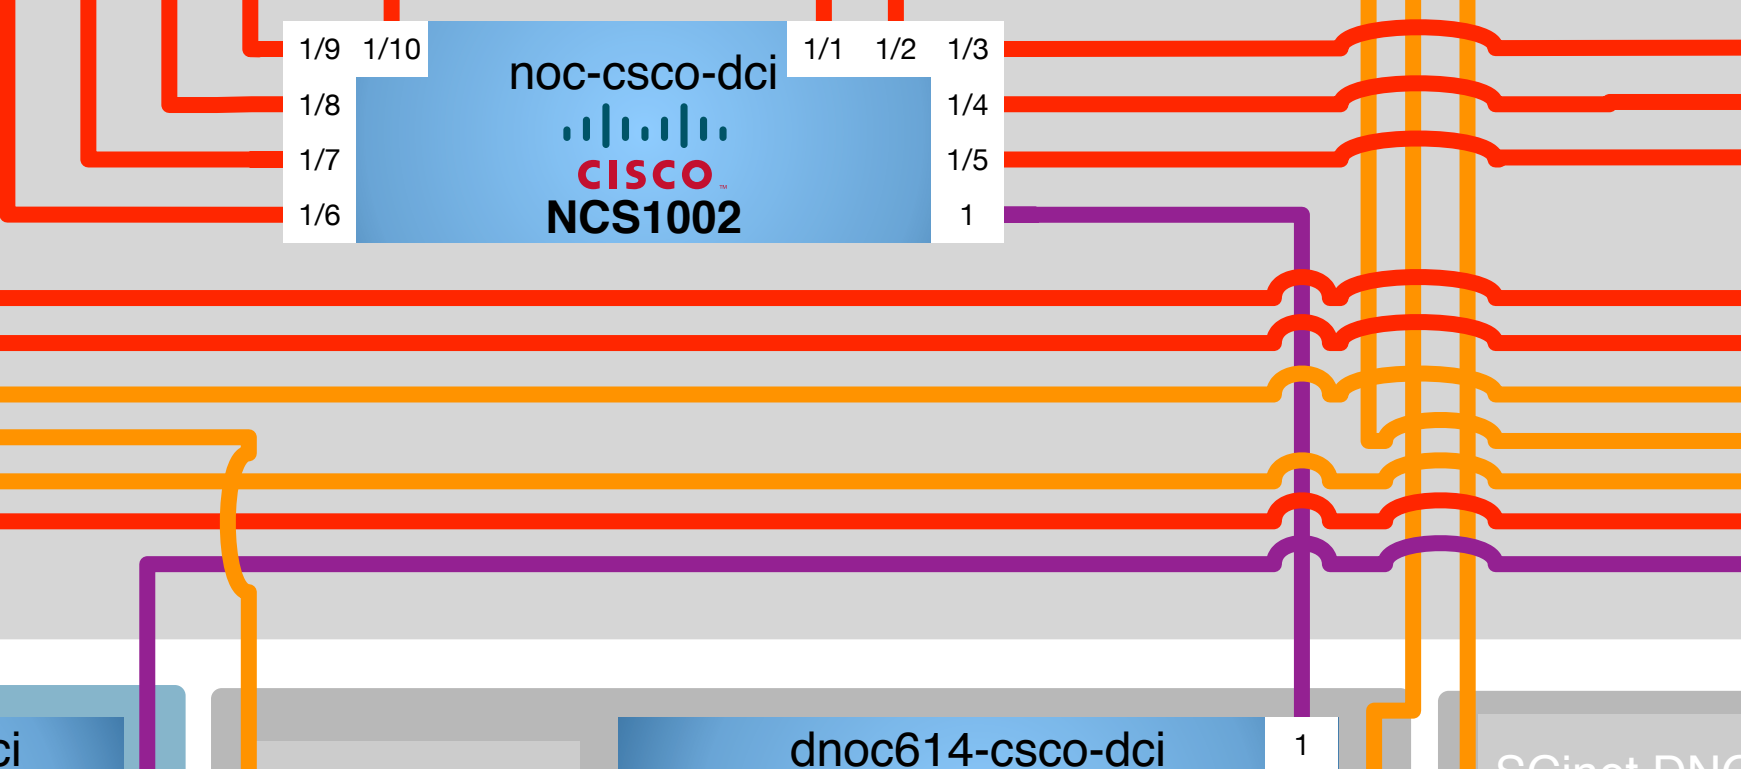

Network Architecture V21

Marc Lyonnais
Gonzalo Rodrigo
Julian Hammer

November 8th, 2017

- 1 Gigabit Ethernet
- 10 Gigabit Ethernet
- 40 Gigabit Ethernet
- 100 Gigabit Ethernet
- 100G OTN
- Terabit OTN
- Wi-Fi Access Point

Commodity Internet Service

CenturyLink POP Denver

INTERNET

ENERGY SCIENCES NETWORK

Zayo POP Denver

Front Range GigaPop

Denver, CO hpc connects.

General Conference Support

UEN
CloudLab
The University of Utah
Reservoir Labs
BluVector
Sandia National Laboratories