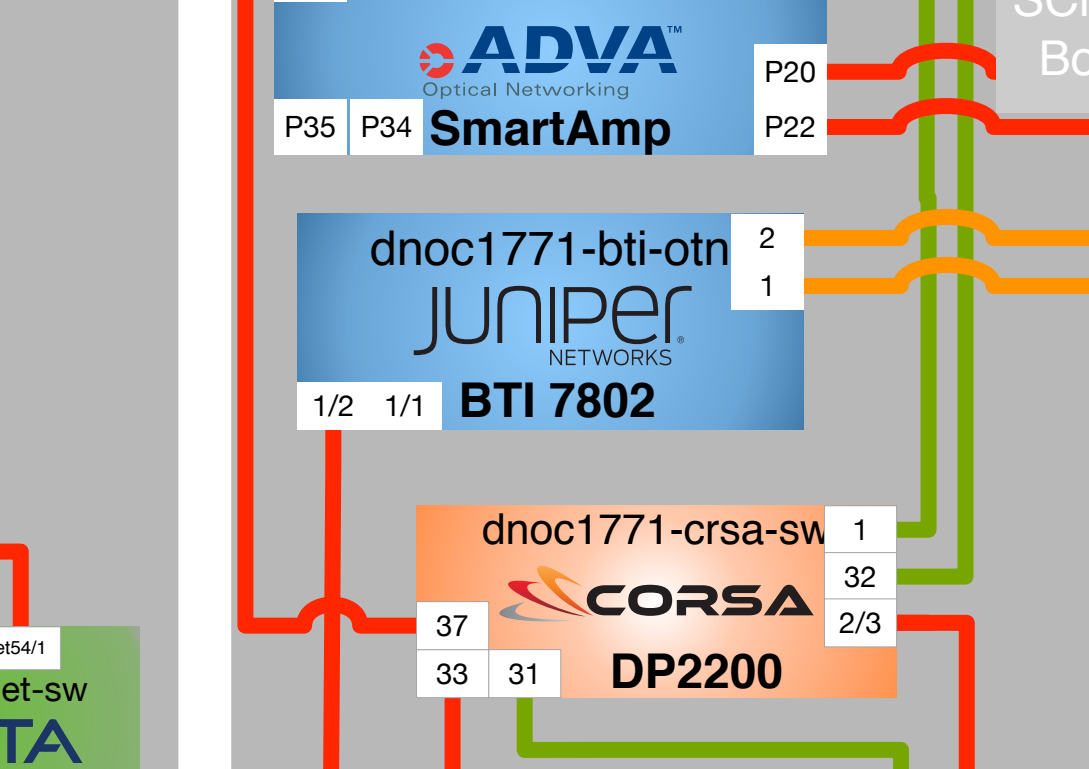

Network Architecture V21

Marc Lyonnais
Gonzalo Rodrigo
Julian Hammer

November 8th, 2017

- 1 Gigabit Ethernet
- 10 Gigabit Ethernet
- 40 Gigabit Ethernet
- 100 Gigabit Ethernet
- 100G OTN
- Terabit OTN
- Wi-Fi Access Point

Commodity Internet Service

CenturyLink POP Denver

INTERNET

ENERGY SCIENCES NETWORK

Zayo POP Denver

Front Range GigaPop

Denver, CO hpc connects.

General Conference Support

UEN
CloudLab
The University of Utah
Reservoir Labs
BluVector
Sandia National Laboratories