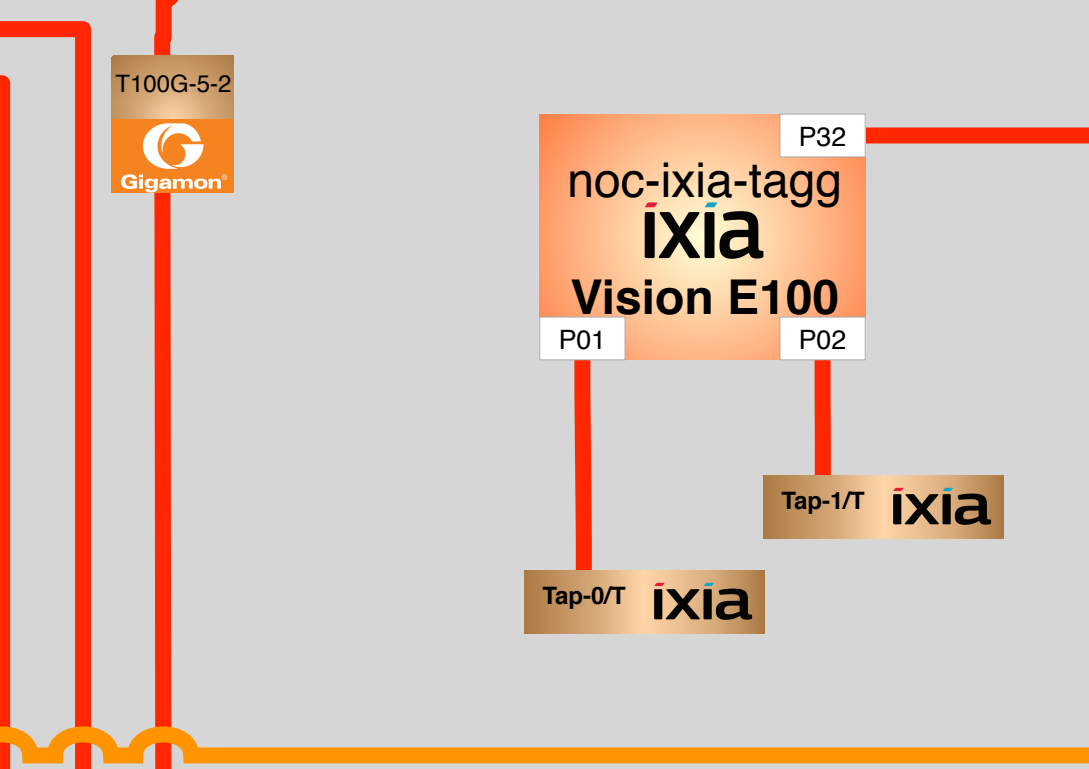

Network Architecture V21

Marc Lyonnais
Gonzalo Rodrigo
Julian Hammer

November 8th, 2017

- 1 Gigabit Ethernet
- 10 Gigabit Ethernet
- 40 Gigabit Ethernet
- 100 Gigabit Ethernet
- 100G OTN
- Terabit OTN
- Wi-Fi Access Point

Commodity Internet Service

CenturyLink POP Denver

INTERNET

ENERGY SCIENCES NETWORK

Zayo POP Denver

Front Range GigaPop

Denver, CO hpc connects.

General Conference Support

UEN
CloudLab
The University of Utah
Reservoir Labs
BluVector
Sandia National Laboratories