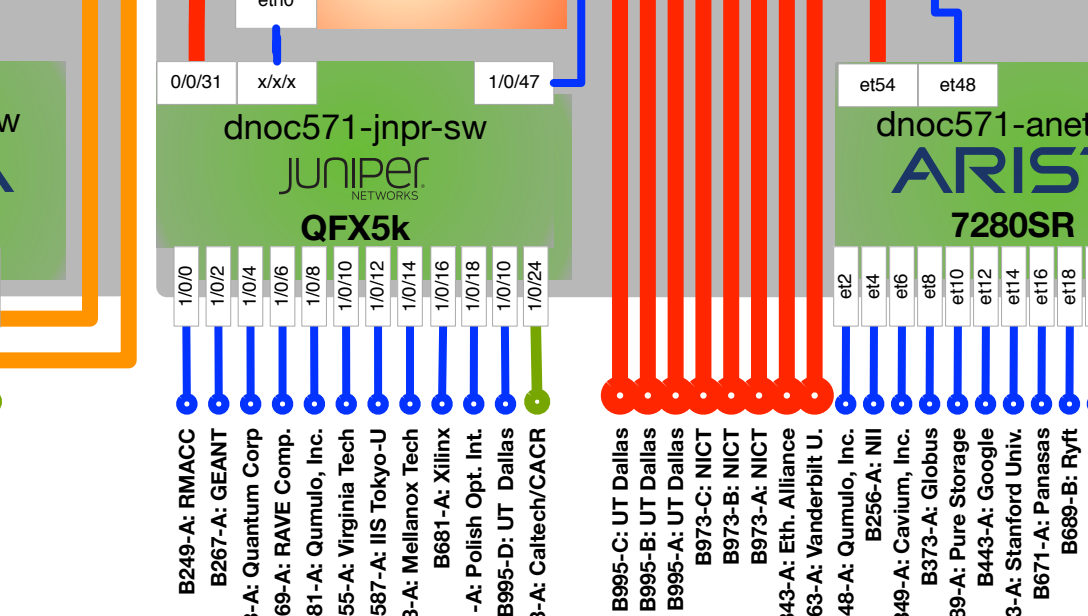

Network Architecture V21

Marc Lyonnais
Gonzalo Rodrigo
Julian Hammer

November 8th, 2017

- 1 Gigabit Ethernet
- 10 Gigabit Ethernet
- 40 Gigabit Ethernet
- 100 Gigabit Ethernet
- 100G OTN
- Terabit OTN
- Wi-Fi Access Point

Commodity Internet Service

CenturyLink POP Denver

INTERNET

ENERGY SCIENCES NETWORK

Zayo POP Denver

Front Range GigaPop

Denver, CO hpc connects.

General Conference Support

UEN
CloudLab
The University of Utah
Reservoir Labs
BluVector
Sandia National Laboratories