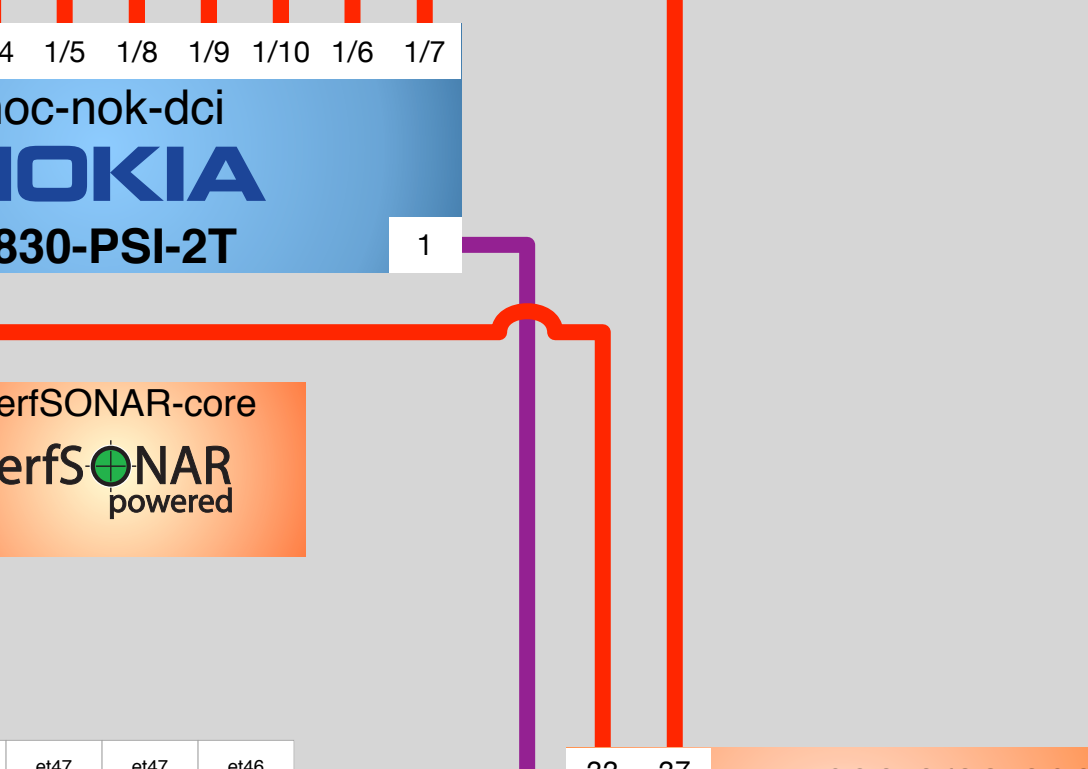

Network Architecture V21

Marc Lyonnais
Gonzalo Rodrigo
Julian Hammer

November 8th, 2017

- 1 Gigabit Ethernet
- 10 Gigabit Ethernet
- 40 Gigabit Ethernet
- 100 Gigabit Ethernet
- 100G OTN
- Terabit OTN
- Wi-Fi Access Point

Commodity Internet Service

CenturyLink POP Denver

INTERNET

ENERGY SCIENCES NETWORK

Zayo POP Denver

Front Range GigaPop

Denver, CO hpc connects.

General Conference Support

UEN
CloudLab
The University of Utah
Reservoir Labs
BluVector
Sandia National Laboratories