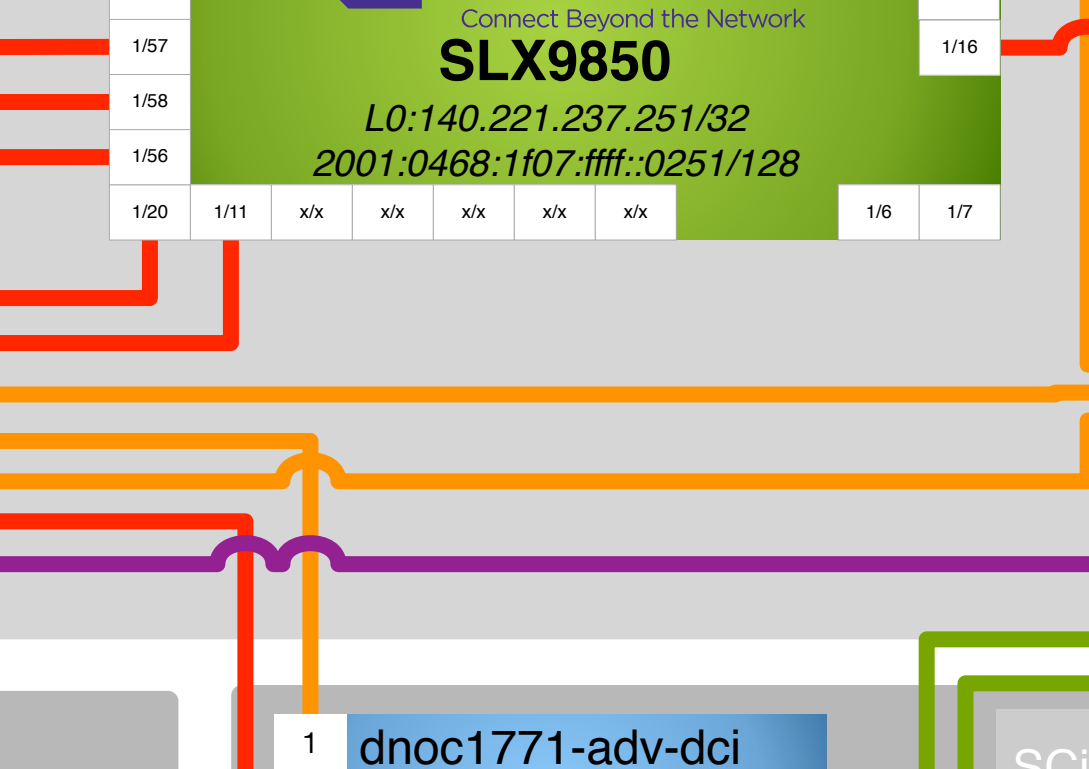

Network Architecture V21

Marc Lyonnais
Gonzalo Rodrigo
Julian Hammer

November 8th, 2017

- 1 Gigabit Ethernet
- 10 Gigabit Ethernet
- 40 Gigabit Ethernet
- 100 Gigabit Ethernet
- 100G OTN
- Terabit OTN
- Wi-Fi Access Point

Commodity Internet Service

CenturyLink POP Denver

INTERNET

ENERGY SCIENCES NETWORK

Zayo POP Denver

Front Range GigaPop

Denver, CO hpc connects.

General Conference Support

UEN
CloudLab
The University of Utah
Reservoir Labs
BluVector
Sandia National Laboratories