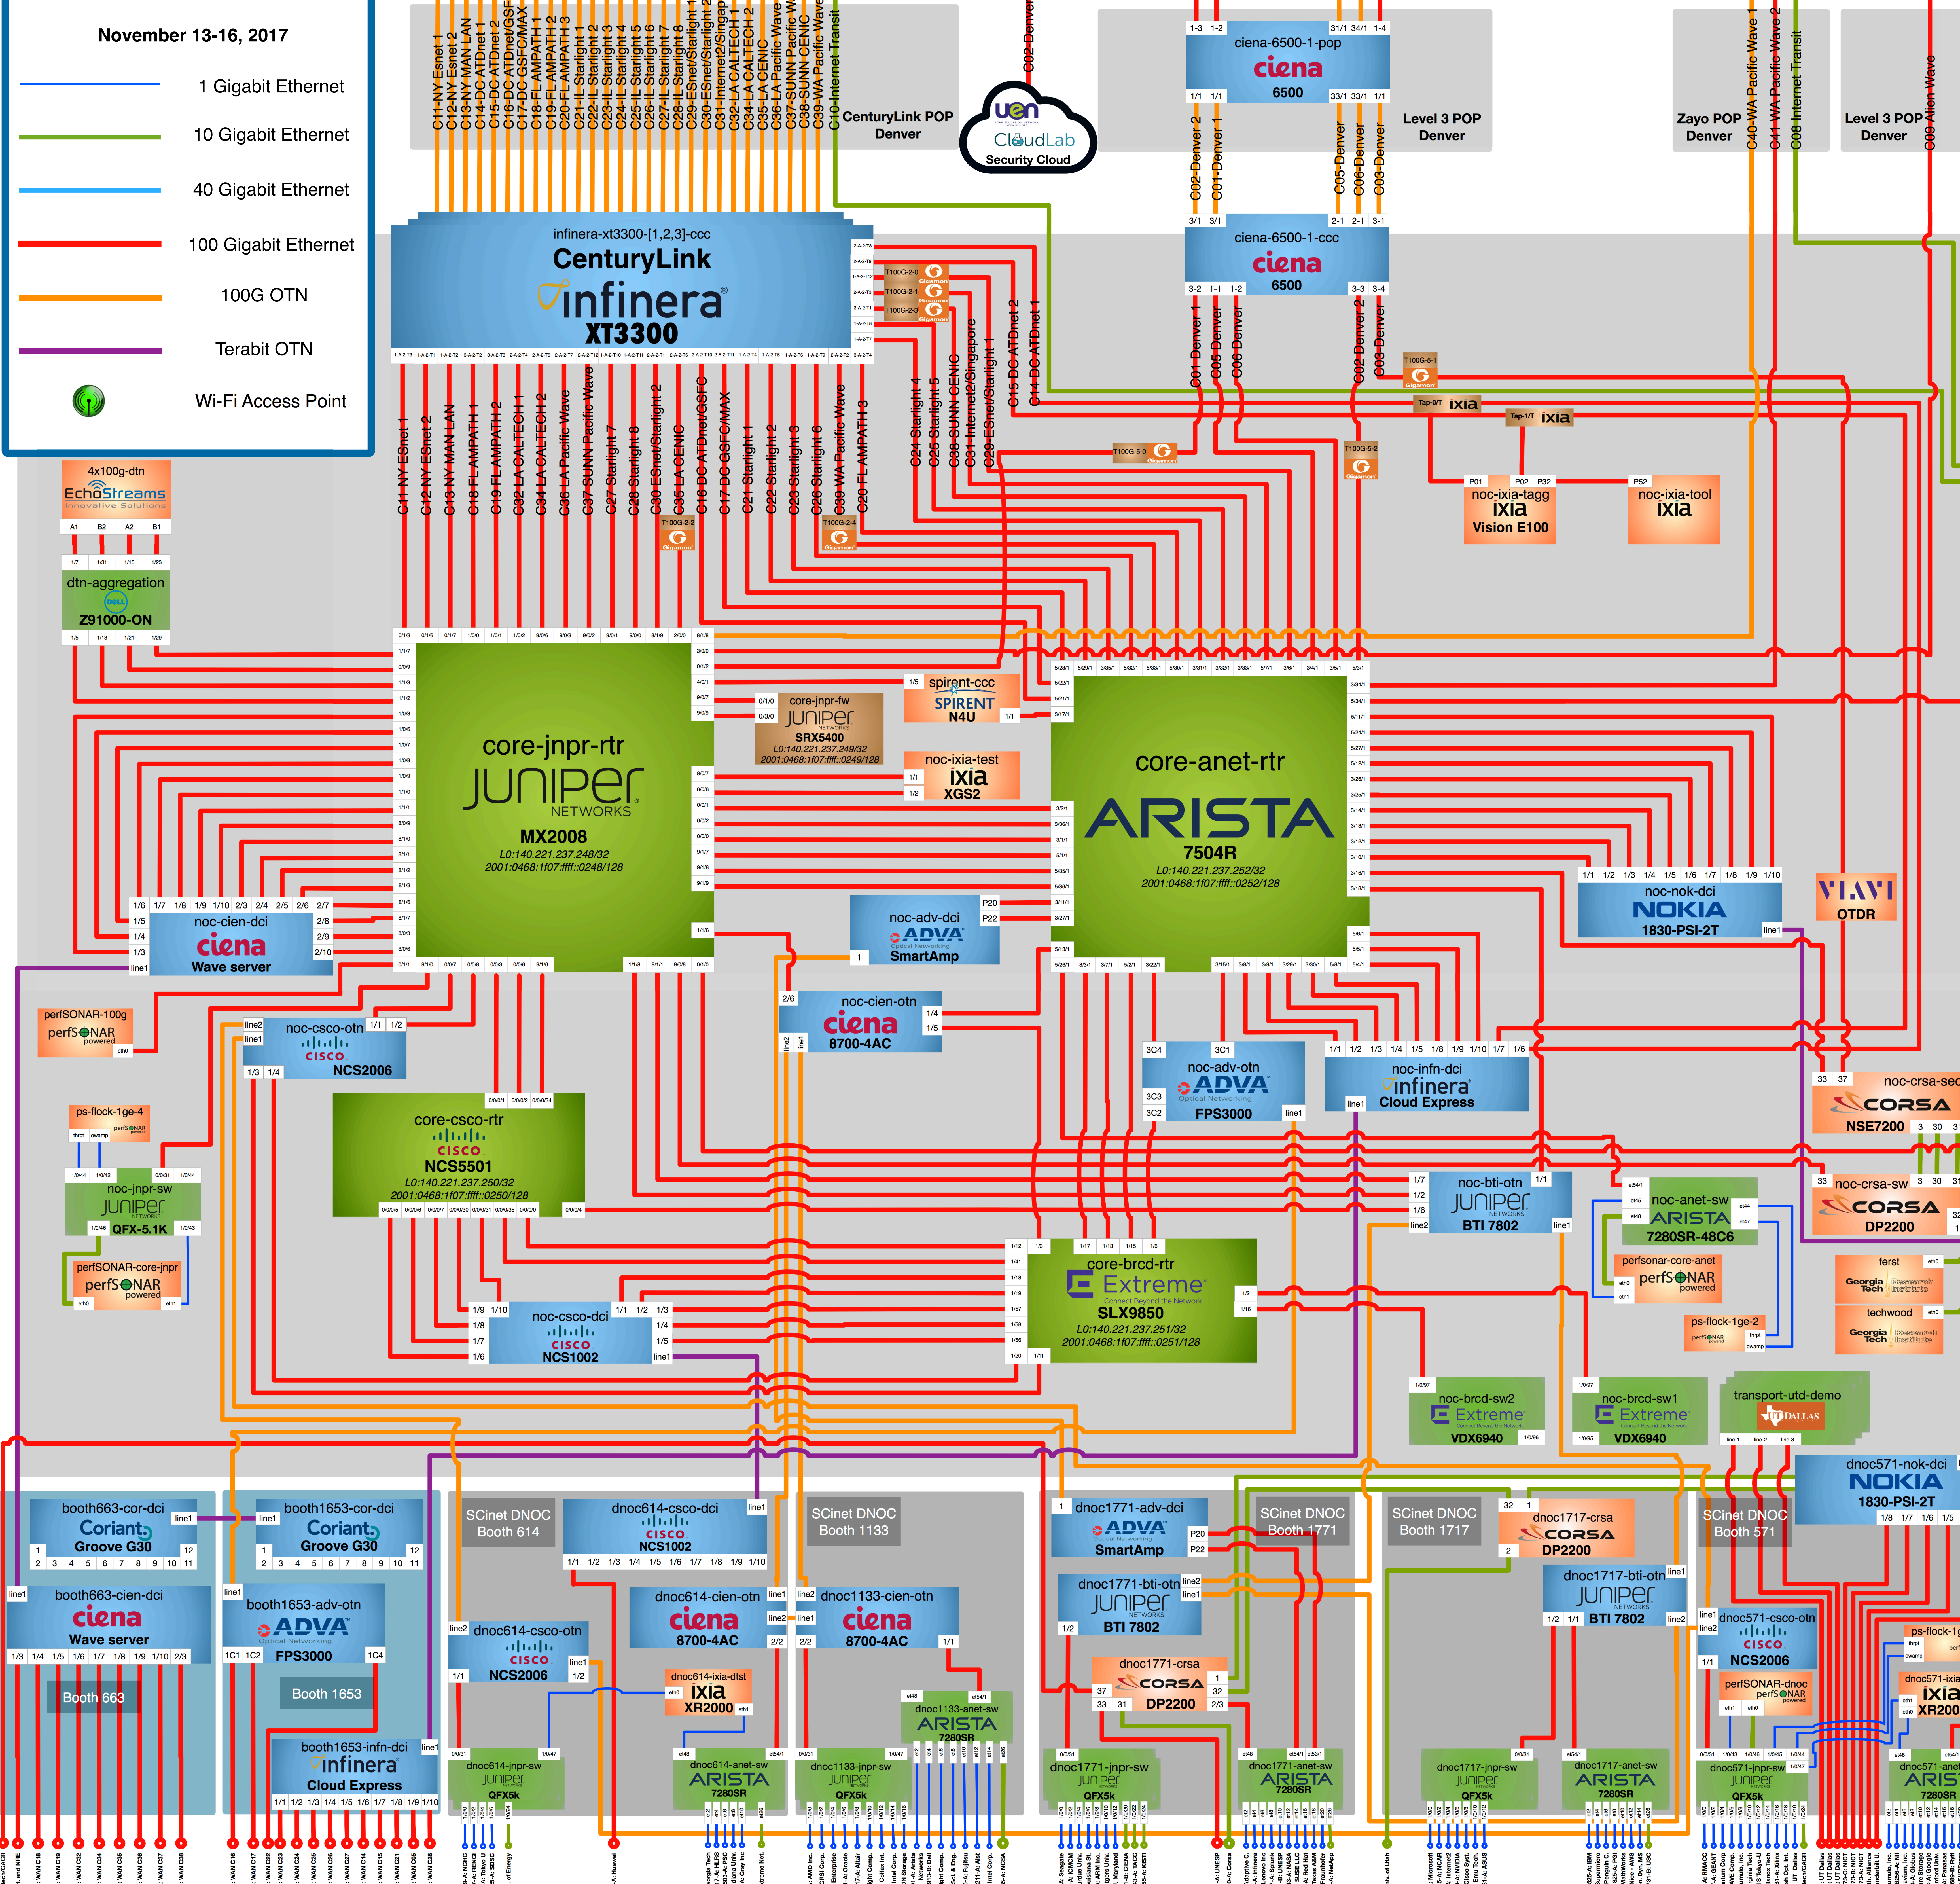

Network Architecture

Marc Lyonnais
Gonzalo Rodrigo
Julian Hammer

November 13-16, 2017

- 1 Gigabit Ethernet
- 10 Gigabit Ethernet
- 40 Gigabit Ethernet
- 100 Gigabit Ethernet
- 100G OTN
- Terabit OTN
- Wi-Fi Access Point

General Conference Support

splunk

REDSEAL

uon

Reservoir Labs

CloudLab

THE UNIVERSITY OF UTAH

BLUVECTOR

sec-blue-netvis[1-3]

sec-nre-dpi

sec-res-netvis[1-4]

R-Scope

sec-nre-events

SanDiego National Laboratories

1720 cpu cores
2.5 TB of RAM
90 TB Storage