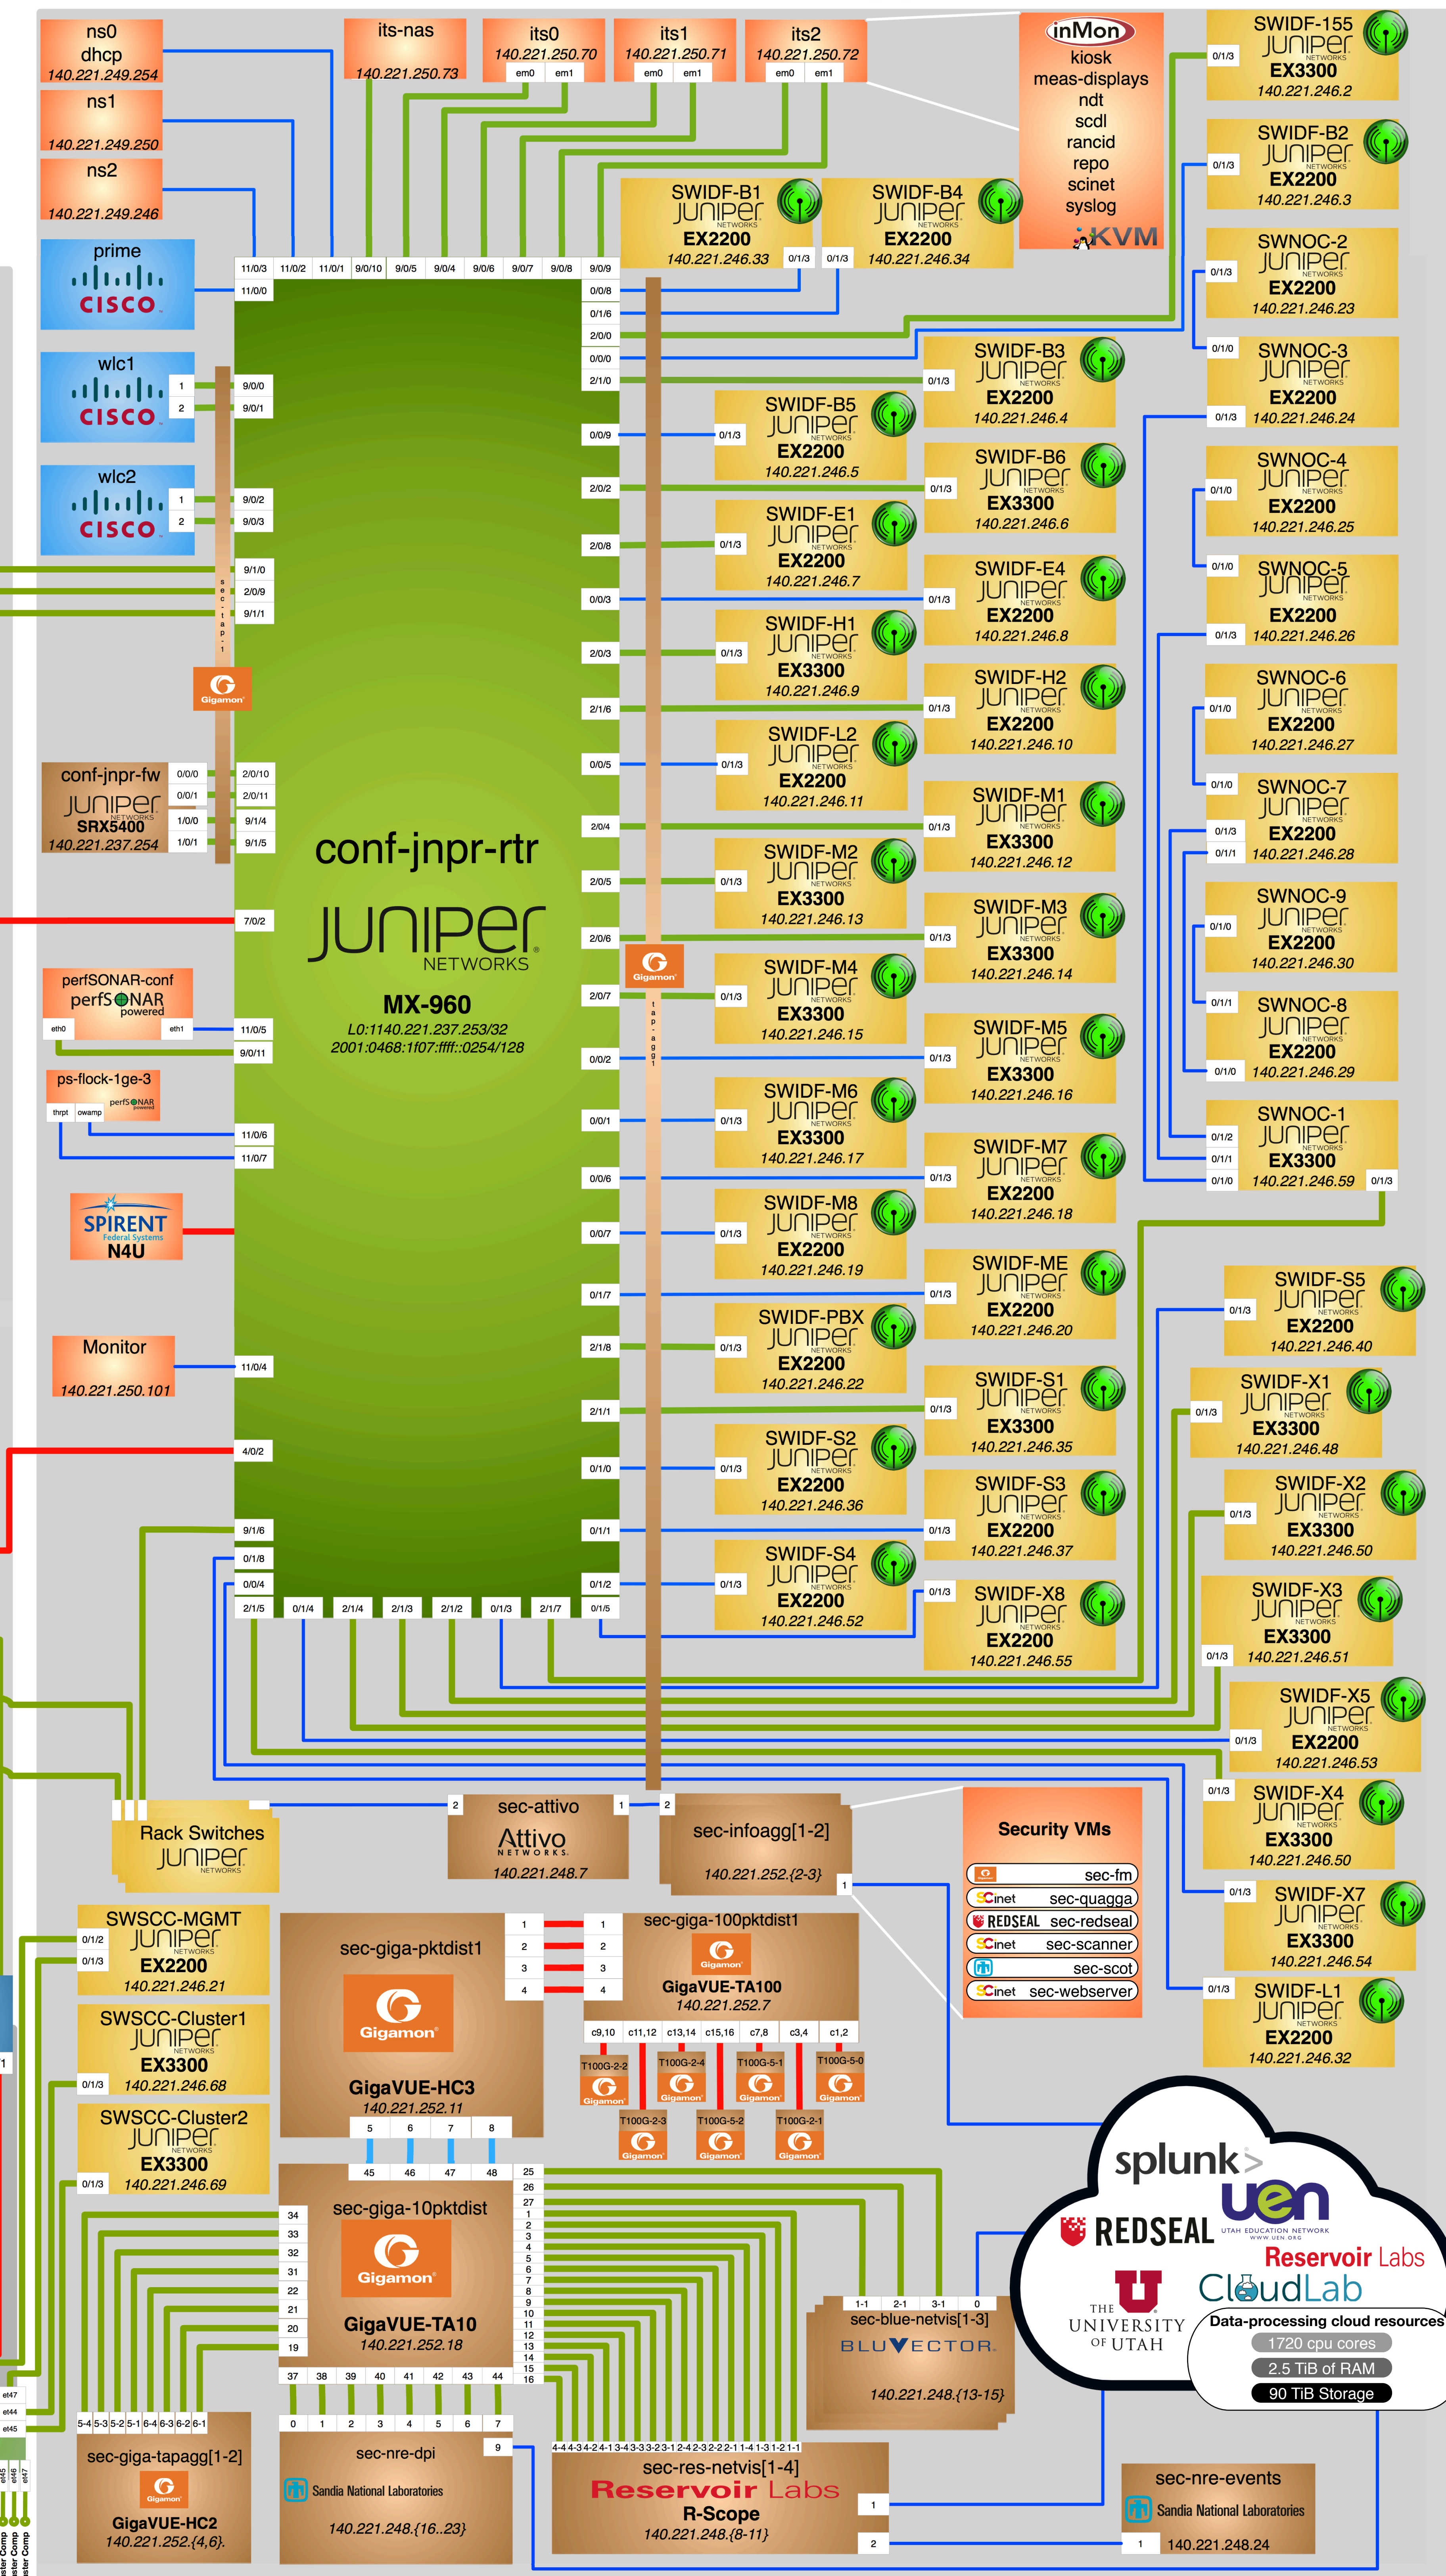

Network Architecture

Marc Lyonnais
Gonzalo Rodrigo
Julian Hammer

November 13-16, 2017

- 1 Gigabit Ethernet
- 10 Gigabit Ethernet
- 40 Gigabit Ethernet
- 100 Gigabit Ethernet
- 100G OTN
- Terabit OTN
- Wi-Fi Access Point

General Conference Support

splunk

REDSEAL

uon

Reservoir Labs

CloudLab

THE UNIVERSITY OF UTAH

BLUVECTOR

sec-blue-netvis[1-3]

sec-nre-dpi

sec-res-netvis[1-4]

R-Scope

sec-nre-events

SanDiego National Laboratories

1720 cpu cores
2.5 TB of RAM
90 TB Storage