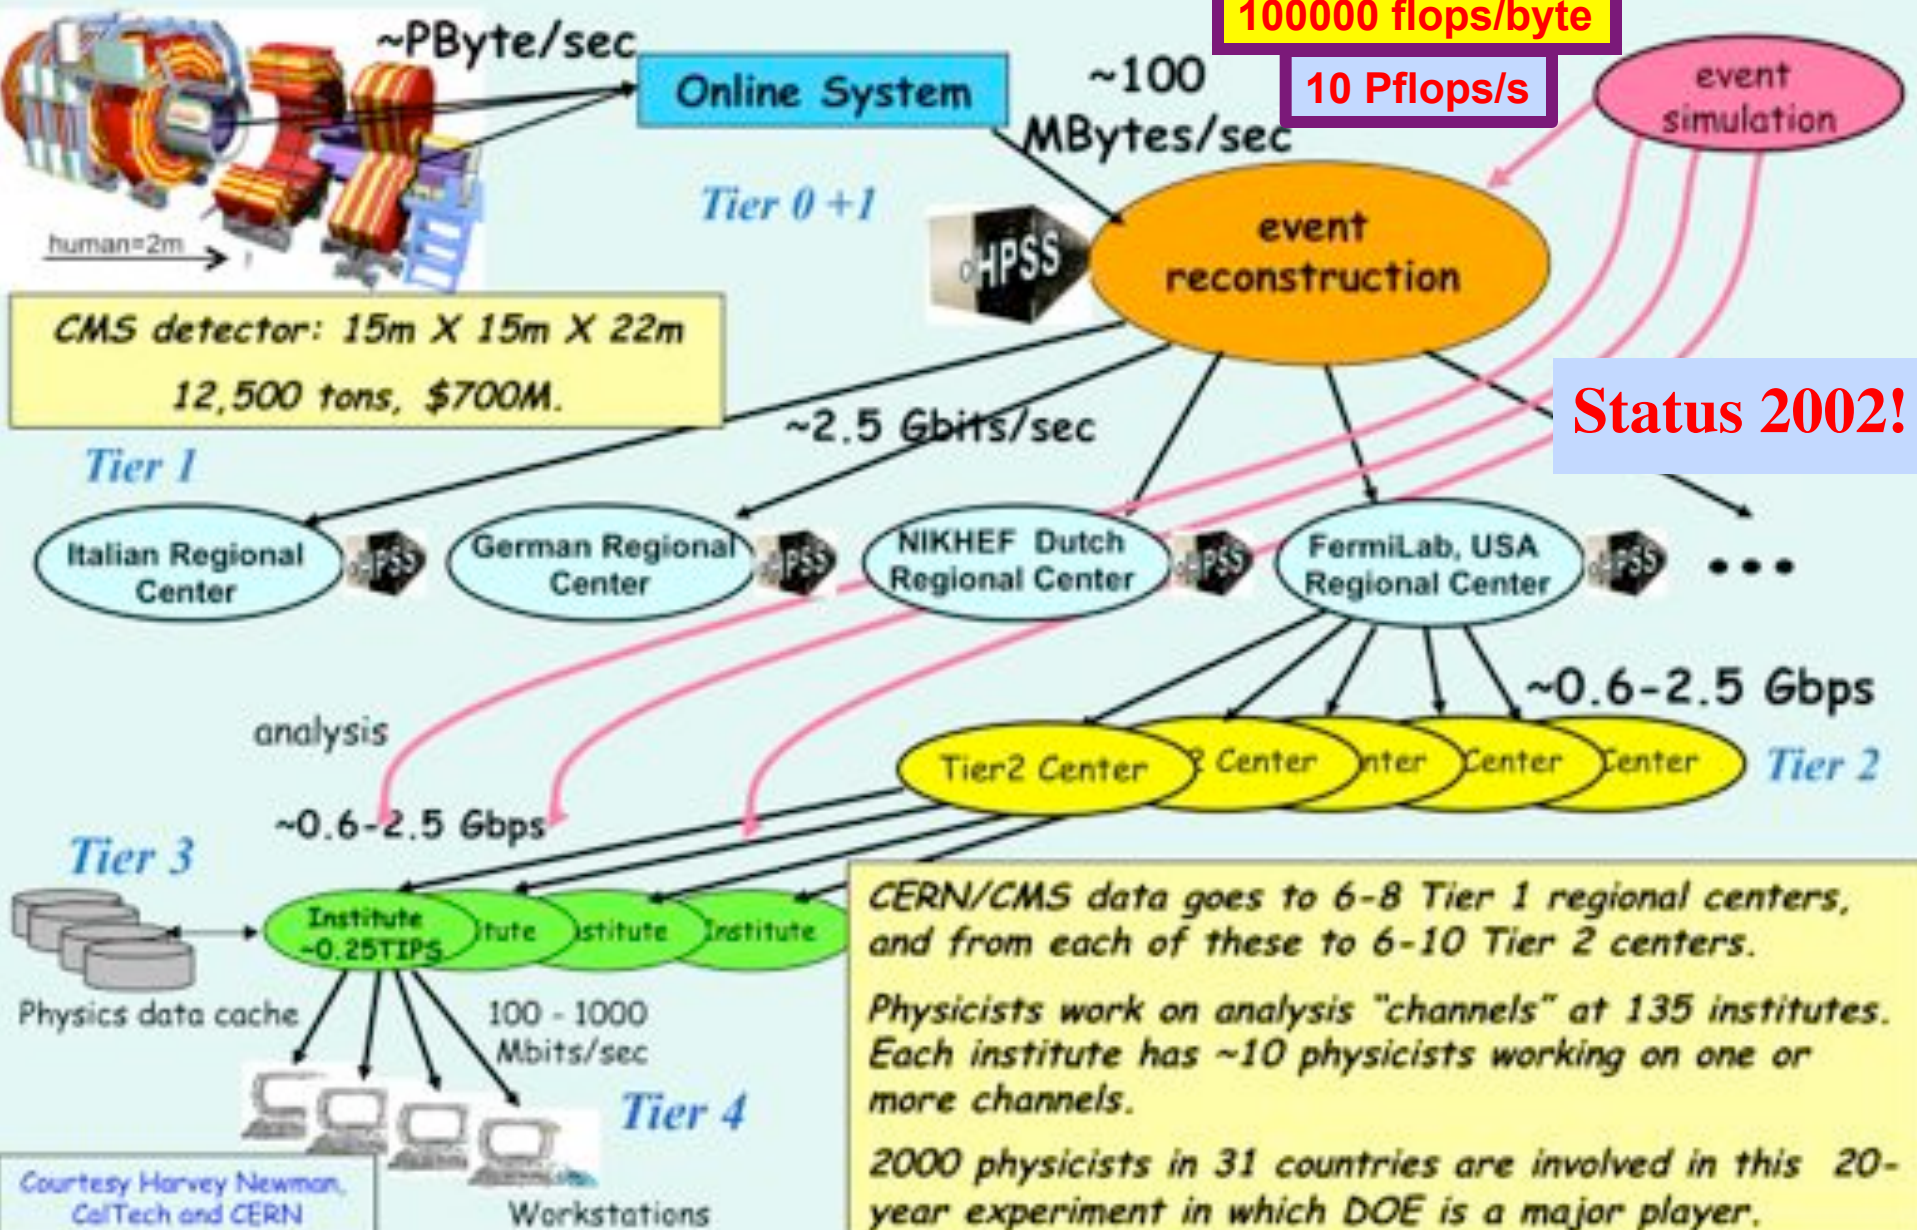

Correlation at JIVE

Scientist downloads data from www.jive.nl

The SCARIE project

SCARIE: a research project to create a Software Correlator for e-VLBI.
VLBI Correlation: signal processing technique to get high precision image from spatially distributed radio-telescope.

X X

X

X

X X X

X X

X

ATLAS detector @ CERN Geneve

ATLAS detector @ CERN Geneve

LHC Data Grid Hierarchy

CMS as example, Atlas is similar

Courtesy Harvey Newman, CalTech and CERN

GLF Map (2011: Global Links Integrated Profile) - Visualization by Robert Farnham, NOAA, University of Illinois at Urbana-Champaign Data Collection by Marco B. Rosen, University of Illinois at Chicago - Future Network by Jeff Dreyfus, MIT - Earth Future, earthfuture.us.gov www.glf.it