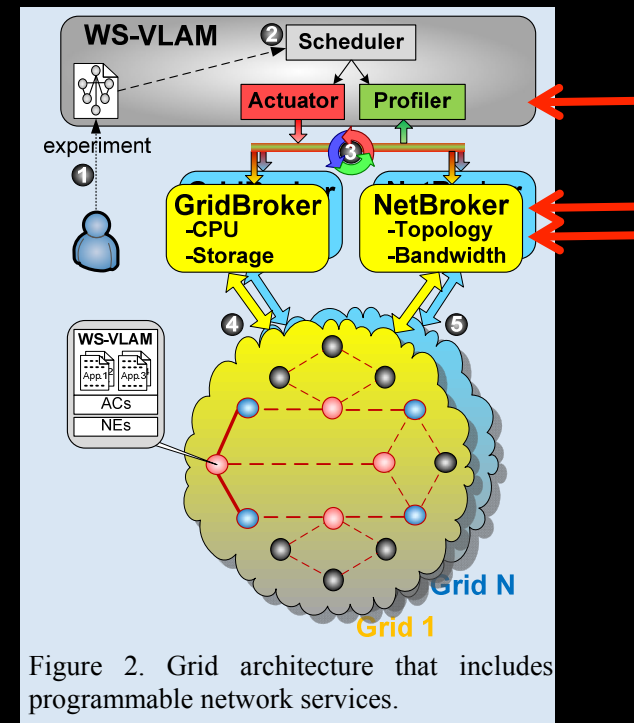

Correlation at JIVE

Scientist downloads data from www.jive.nl

The SCARIE project

SCARIE: a research project to create a Software Correlator for e-VLBI.
VLBI Correlation: signal processing technique to get high precision image from spatially distributed radio-telescope.

16 Gbit/s - 2 TfloP →
THIS IS A DATA FLOW PROBLEM !!!

Research:

Figure 2. Grid architecture that includes programmable network services.

SNE @ UvA

Ijkdijk/Urban Flood

Medical

LifeWatch

CosmoGrid/eVLBI