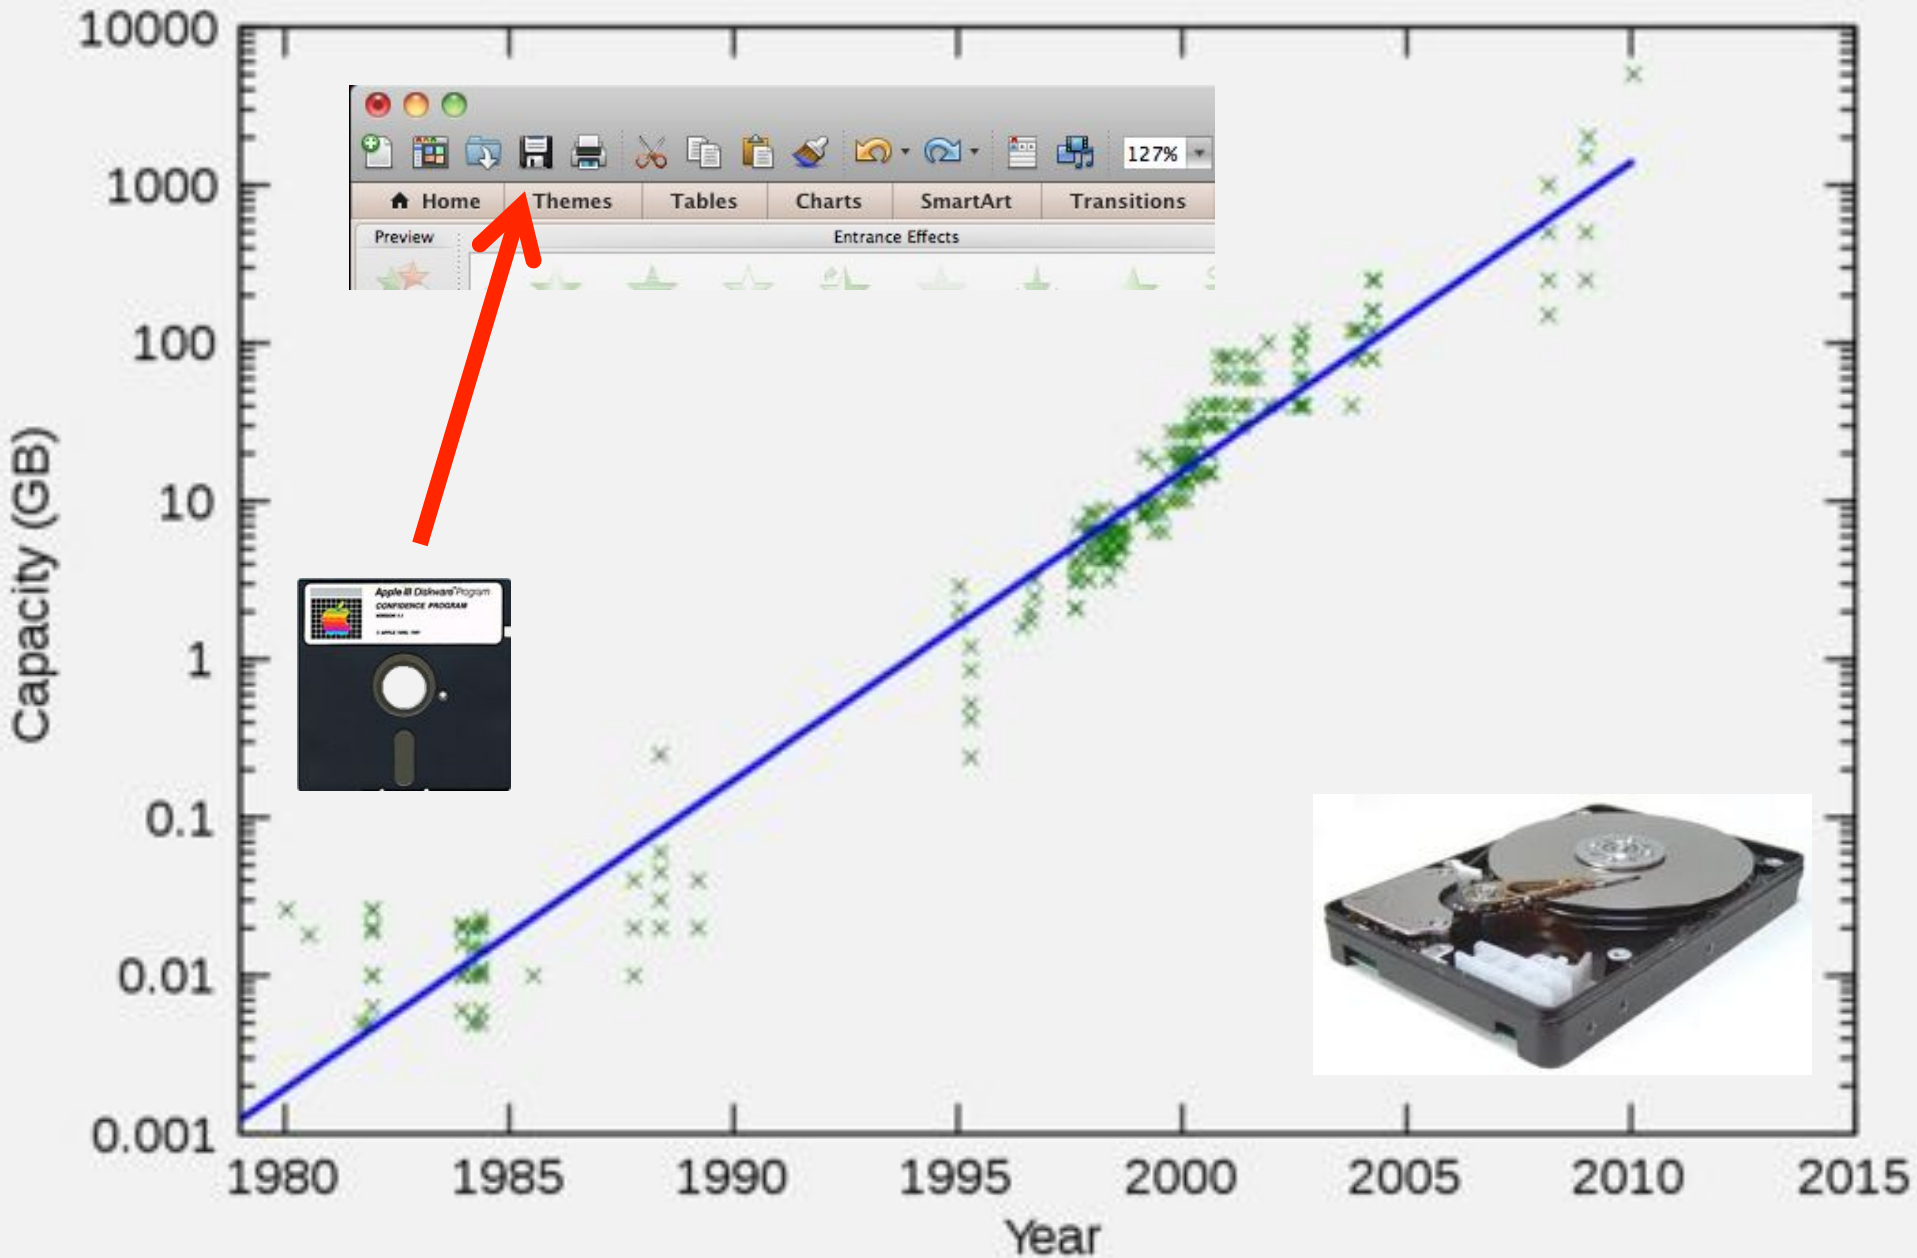

flickr

... more users!

GPU cards are disruptive!

Data storage: doubling every 1.5 year!

Multiple colors / Fiber

Per fiber: ~ 80-100 colors * 50 GHz
Per color: 10 – 40 – 100 Gbit/s
BW * Distance ~ $2 \cdot 10^{17}$ bm/s