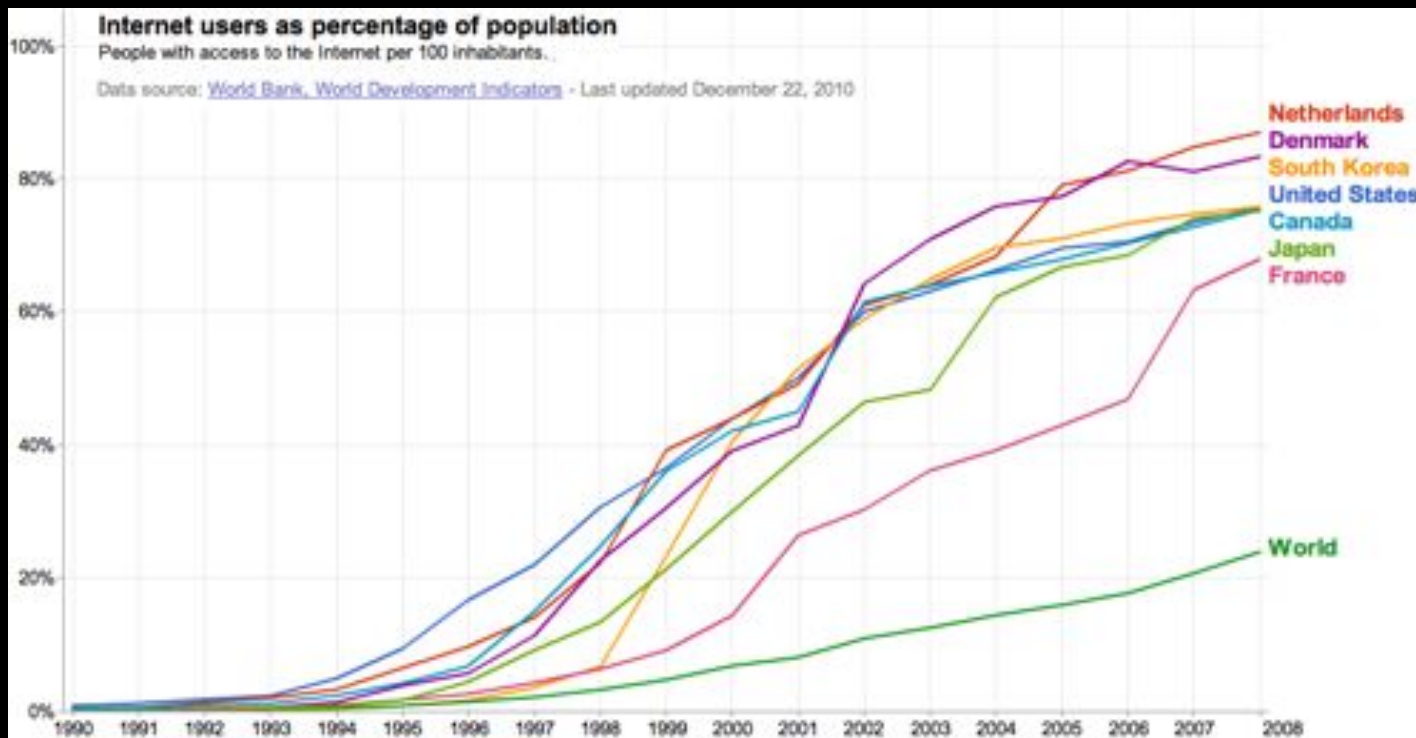

System and Network Engineering

Internet Innovation to support Science

Cees de Laat

Internet

From a network experiment that never ended (Vint Cerf)

- 1974: for the first time the word **internet** (*RFC 675 - Specification of Internet Transmission Control Program*) [note -> Open process!]
- 1981: the **TCP/IP** standard was ready to be adopted (*RFC 791,792,793*)

To a network for society

- 1989: WWW was born

June 8th @ UvA

- Jan 2011 → IANA IPv4 address space depleted! →

Ipv6day.nl

Internet is a Billion - Business!

Google	197
Amazon	83
Facebook	50
BAIDU	37
eBay	36
Yahoo	22
PriceLine	21
SalesForce	18
F5 Networks	11
CheckPoint	9
NetFlix	9
Expedia	7