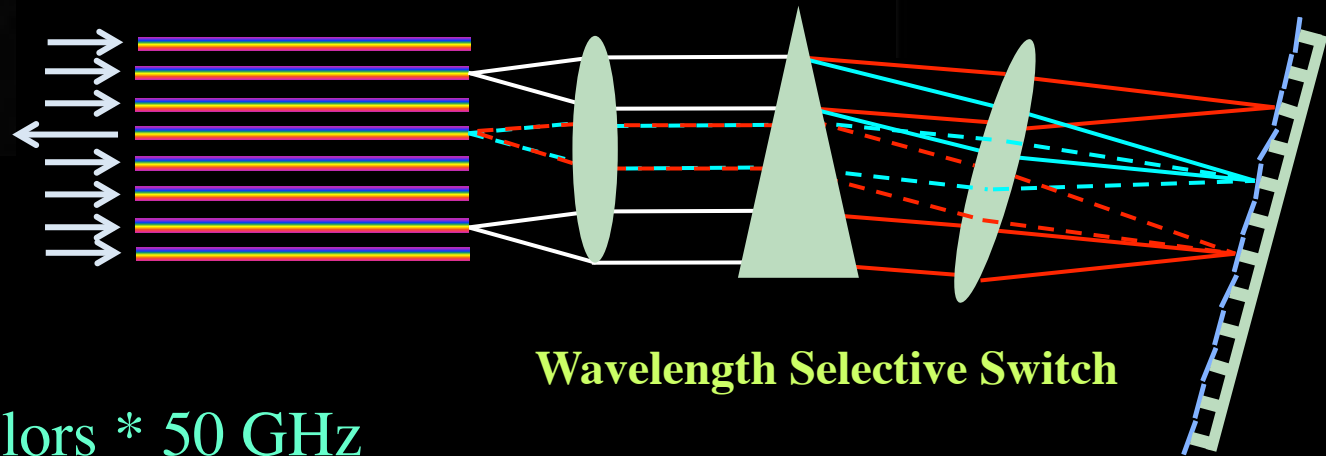

flickr

... more users!

GPU cards are disruptive!

Data storage: doubling every 1.5 year!

Multiple colors / Fiber

Per fiber: ~ 80-100 colors * 50 GHz
Per color: 10 – 40 – 100 Gbit/s
BW * Distance ~ $2 \cdot 10^{17}$ bm/s