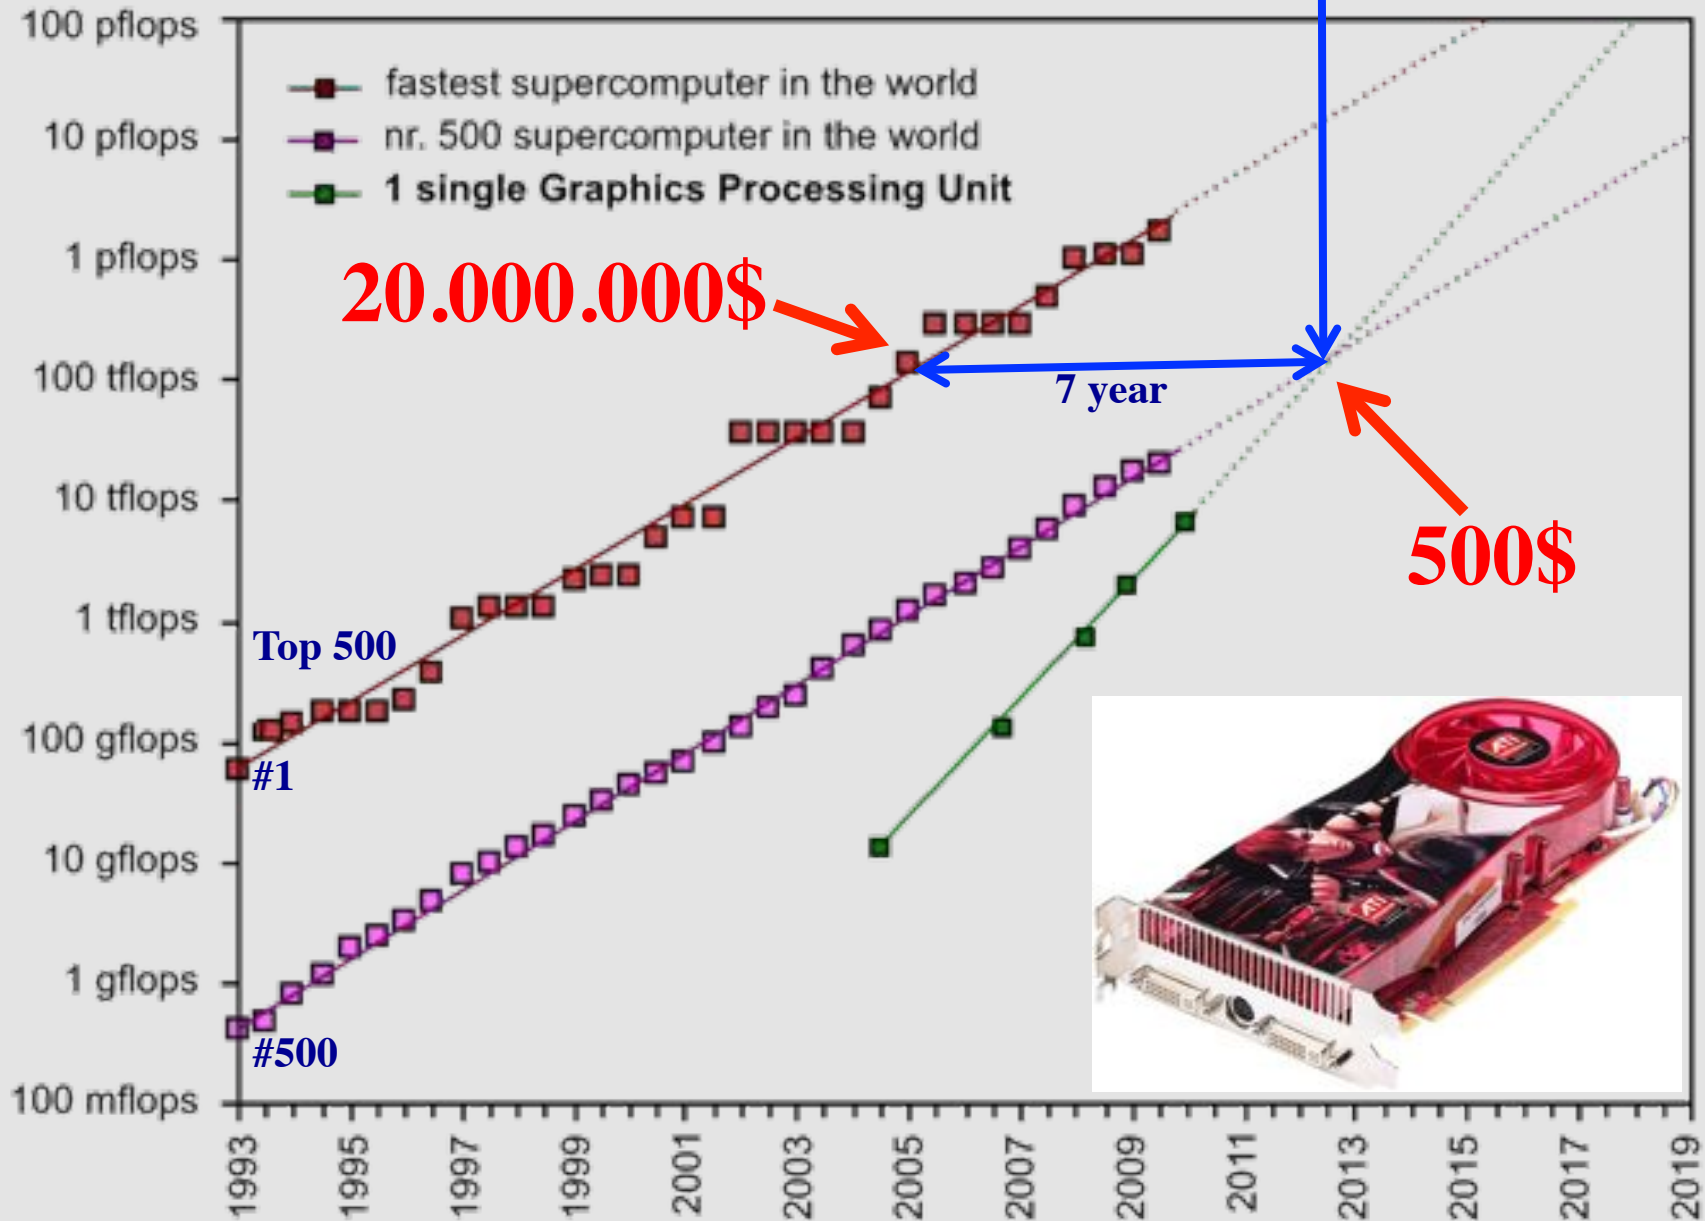

flickr

... more users!

GPU cards are disruptive!

Data storage: doubling every 1.5 year!

Multiple colors / Fiber

Per fiber: ~ 80-100 colors * 50 GHz
Per color: 10 – 40 – 100 Gbit/s
BW * Distance ~ $2 \cdot 10^{17}$ bm/s