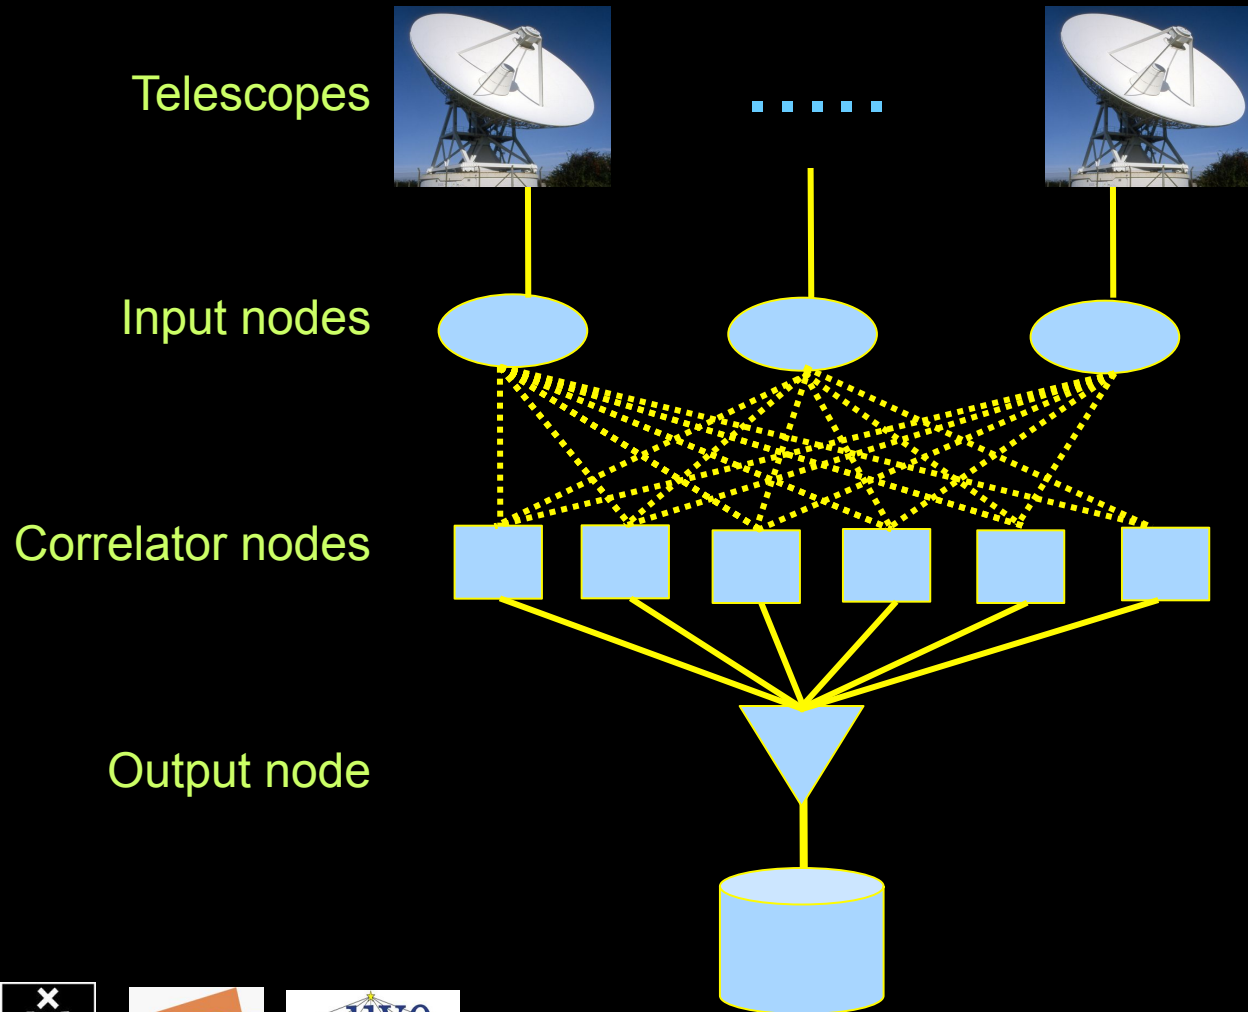

e - Very Large Base Interferometer

eVLBI: European VLBI Network

Dec 4

Dec 5

Dec 6

Deadline for submitting eVLBI observing proposals

Program committee decides if eVLBI science can be justified

eVLBI Observing Run

Correlation at JIVE

Scientist downloads data from www.jive.nl

The SCARIE project

SCARIE: a research project to create a Software Correlator for e-VLBI.
VLBI Correlation: signal processing technique to get high precision image from spatially distributed radio-telescope.

16 Gbit/s - 2 TfloP →
THIS IS A DATA FLOW PROBLEM !!!

Research:

Figure 2. Grid architecture that includes programmable network services.

SNE @ UvA

Ijkdijk/Urban Flood

Medical

LifeWatch

CosmoGrid/eVLBI