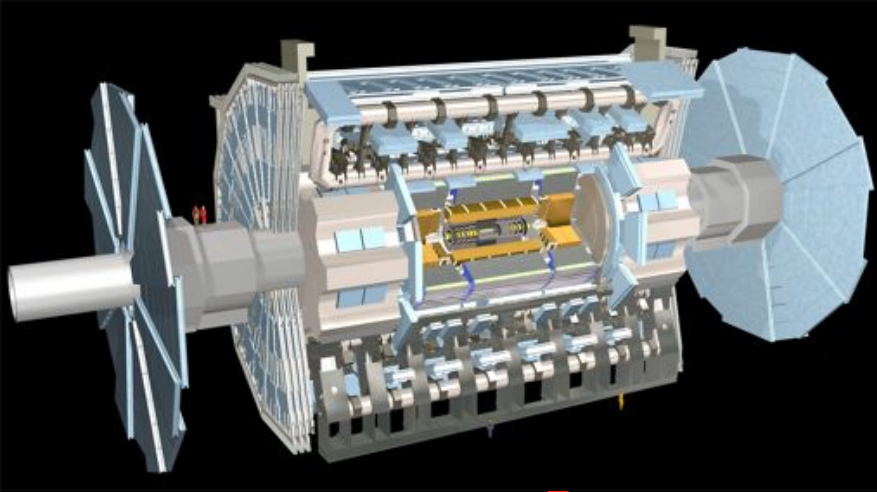

Correlation at JIVE

Scientist downloads data from www.jive.nl

The SCARIE project

SCARIE: a research project to create a Software Correlator for e-VLBI.
VLBI Correlation: signal processing technique to get high precision image from spatially distributed radio-telescope.

16 Gbit/s - 2 TfloP →
THIS IS A DATA FLOW PROBLEM !!!

Research:

Figure 2. Grid architecture that includes programmable network services.

SNE @ UvA

Ijkdijk/Urban Flood

Medical

LifeWatch

CosmoGrid/eVLBI